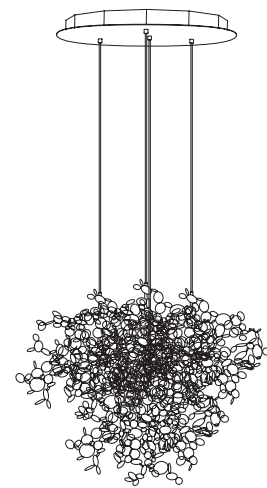

N90S KK
WHITE
DISC

N90S

N91S

N93S

N94S

N97A

STAINLESS
STEEL

*
GOLD
PLATED

*
ROSE GOLD
PLATED

*
CHAMPAGNE
PLATED

LIGHT SOURCE OPTIONS		N90S KK	N90S	N91S	N92S	N89S	N97A	N99L	N98B
230V	G4 HALOGEN	3x20W	3x20W	12x20W	12x20W	18x20W	3x20W	3x20W	-
	G4 LED	3x2W	3x2W	12x2W	12x2W	18x2W	3x2W	3x2W	3x2W
	Dimmable	IGBT 0/1-10V 10-100kΩ PUSH/DALI	IGBT TRIAC DALI	IGBT 0/1-10V PWM 10-100kΩ PUSH/DALI	IGBT 0/1-10V PWM 10-100kΩ PUSH/DALI	IGBT 0/1-10V PWM 10-100kΩ PUSH/DALI	IGBT TRIAC DALI	IGBT TRIAC DALI	no
120V	G4 XENON	3x20W	3x20W	12x20W	12x20W	18x20W	3x20W	3x20W	-
	G4 LED	3x2W	3x2W	12x2W	12x2W	18x2W	3x2W	3x2W	-
	Dimmable	ELV	ELV	ELV	ELV	ELV	ELV	ELV	-

Argent N93S, N94S, N95S available with integrated LED 3000K or 2700K. Different dimming options on request.

	LIGHT SOURCE	N95S	N93S	N94S
230V	Replaceable LED module	6x2,1W	12x2,1W	18x2,1W
	3000K	1698 lm	3396 lm	5094 lm
	2700K	1518 lm	3036 lm	4554 lm
	Dimmable	0/1-10V PUSH/DALI	1-10V PUSH/DALI	PUSH/DALI
120V	Replaceable LED module	6x2.1W	12x2.1W	18x2.1W
	3000K	1698 lm	3396 lm	5094 lm
	2700K	1518 lm	3036 lm	4554 lm
	Dimmable	1-10V PUSH	0/1-10V PUSH/DALI	0/1-10V PUSH/DALI

	LIGHT SOURCE	N88B
120V 230V	Replaceable LED module	1,4W
	3000K	max 210 lm
	Integrated 4 steps dimmer	
	* with PVD coating on N88B	