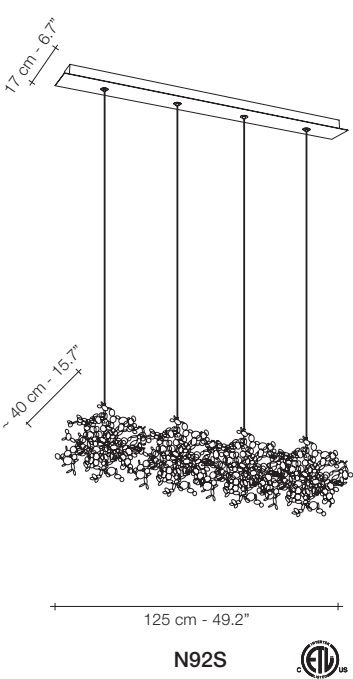

LIGHT SOURCE	N95S	N93S	N94S
230V	Replaceable LED module	6x2,1W	12x2,1W	18x2,1W
	3000K	1698 lm	3396 lm	5094 lm
	2700K	1518 lm	3036 lm	4554 lm
	Dimmable	0/1-10V PUSH/DALI	1-10V PUSH/DALI	PUSH/DALI
120V	Replaceable LED module	6x2.1W	12x2.1W	18x2.1W
	3000K	1698 lm	3396 lm	5094 lm
	2700K	1518 lm	3036 lm	4554 lm
	Dimmable	1-10V PUSH	0/1-10V PUSH/DALI	0/1-10V PUSH/DALI

	LIGHT SOURCE	N88B
120V | 230V	Replaceable LED module	1,4W
	3000K	max 210 lm
	Integrated 4 steps dimmer	
	* with PVD coating on N88B