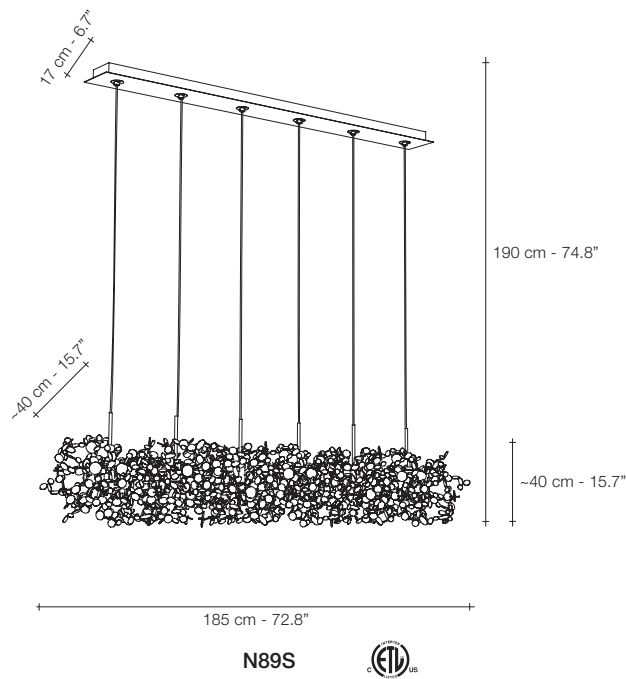

LIGHT SOURCE	N95S	N93S	N94S
230V	Replaceable LED module	6x2,1W	12x2,1W	18x2,1W
	3000K	1698 lm	3396 lm	5094 lm
	2700K	1518 lm	3036 lm	4554 lm
	Dimmable	0/1-10V PUSH/DALI	1-10V PUSH/DALI	PUSH/DALI
120V	Replaceable LED module	6x2.1W	12x2.1W	18x2.1W
	3000K	1698 lm	3396 lm	5094 lm
	2700K	1518 lm	3036 lm	4554 lm
	Dimmable	1-10V PUSH	0/1-10V PUSH/DALI	0/1-10V PUSH/DALI

	LIGHT SOURCE	N88B
120V | 230V	Replaceable LED module	1,4W
	3000K	max 210 lm
	Integrated 4 steps dimmer	
	* with PVD coating on N88B