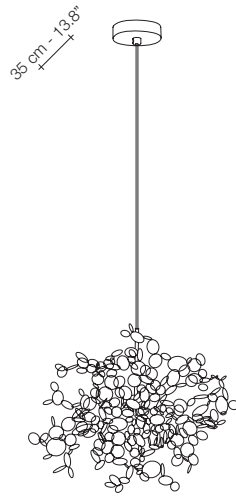

N90S KK
WHITE
DISC

N90S

N91S

N93S

N94S

N97A

STAINLESS
STEEL

*
GOLD
PLATED

*
ROSE GOLD
PLATED

*
CHAMPAGNE
PLATED

LIGHT SOURCE OPTIONS		N90S KK	N90S	N91S	N92S	N89S	N97A	N99L	N98B
230V	G4 HALOGEN	3x20W	3x20W	12x20W	12x20W	18x20W	3x20W	3x20W	-
	G4 LED	3x2W	3x2W	12x2W	12x2W	18x2W	3x2W	3x2W	3x2W
	Dimmable	IGBT 0/1-10V 10-100kΩ PUSH/DALI	IGBT TRIAC DALI	IGBT 0/1-10V PWM 10-100kΩ PUSH/DALI	IGBT 0/1-10V PWM 10-100kΩ PUSH/DALI	IGBT 0/1-10V PWM 10-100kΩ PUSH/DALI	IGBT TRIAC DALI	IGBT TRIAC DALI	no
120V	G4 XENON	3x20W	3x20W	12x20W	12x20W	18x20W	3x20W	3x20W	-
	G4 LED	3x2W	3x2W	12x2W	12x2W	18x2W	3x2W	3x2W	-
	Dimmable	ELV	ELV	ELV	ELV	ELV	ELV	ELV	-

Argent N93S, N94S, N95S available with integrated LED 3000K or 2700K. Different dimming options on request.

	LIGHT SOURCE	N95S	N93S	N94S
230V	Replaceable LED module	6x2,1W	12x2,1W	18x2,1W
	3000K	1698 lm	3396 lm	5094 lm
	2700K	1518 lm	3036 lm	4554 lm
	Dimmable	0/1-10V PUSH/DALI	1-10V PUSH/DALI	PUSH/DALI
120V	Replaceable LED module	6x2.1W	12x2.1W	18x2.1W
	3000K	1698 lm	3396 lm	5094 lm
	2700K	1518 lm	3036 lm	4554 lm
	Dimmable	1-10V PUSH	0/1-10V PUSH/DALI	0/1-10V PUSH/DALI

	LIGHT SOURCE	N88B
120V 230V	Replaceable LED module	1,4W
	3000K	max 210 lm
	Integrated 4 steps dimmer	
	* with PVD coating on N88B	