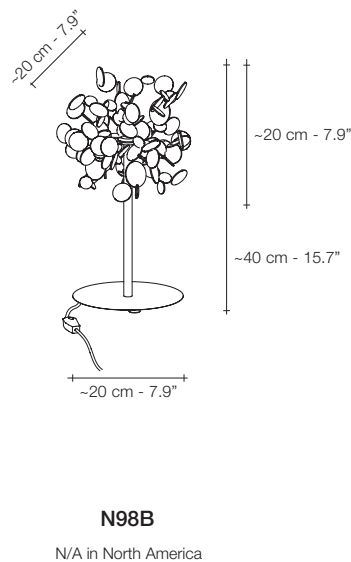

LIGHT SOURCE	N95S	N93S	N94S
230V	Replaceable LED module	6x2,1W	12x2,1W	18x2,1W
	3000K	1698 lm	3396 lm	5094 lm
	2700K	1518 lm	3036 lm	4554 lm
	Dimmable	0/1-10V PUSH/DALI	1-10V PUSH/DALI	PUSH/DALI
120V	Replaceable LED module	6x2.1W	12x2.1W	18x2.1W
	3000K	1698 lm	3396 lm	5094 lm
	2700K	1518 lm	3036 lm	4554 lm
	Dimmable	1-10V PUSH	0/1-10V PUSH/DALI	0/1-10V PUSH/DALI

	LIGHT SOURCE	N88B
120V | 230V	Replaceable LED module	1,4W
	3000K	max 210 lm
	Integrated 4 steps dimmer	
	* with PVD coating on N88B