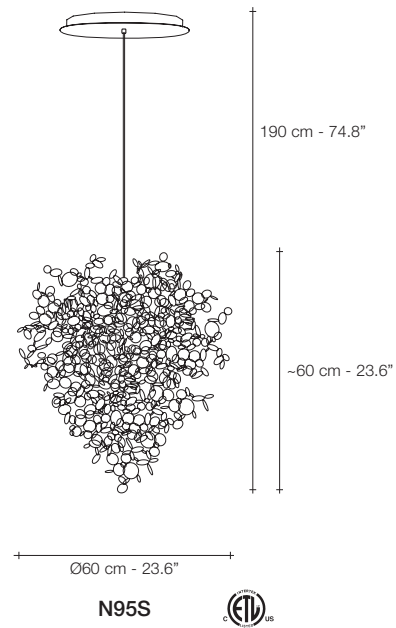

LIGHT SOURCE	N95S	N93S	N94S
230V	Replaceable LED module	6x2,1W	12x2,1W	18x2,1W
	3000K	1698 lm	3396 lm	5094 lm
	2700K	1518 lm	3036 lm	4554 lm
	Dimmable	0/1-10V PUSH/DALI	1-10V PUSH/DALI	PUSH/DALI
120V	Replaceable LED module	6x2.1W	12x2.1W	18x2.1W
	3000K	1698 lm	3396 lm	5094 lm
	2700K	1518 lm	3036 lm	4554 lm
	Dimmable	1-10V PUSH	0/1-10V PUSH/DALI	0/1-10V PUSH/DALI

	LIGHT SOURCE	N88B
120V | 230V	Replaceable LED module	1,4W
	3000K	max 210 lm
	Integrated 4 steps dimmer	
	* with PVD coating on N88B