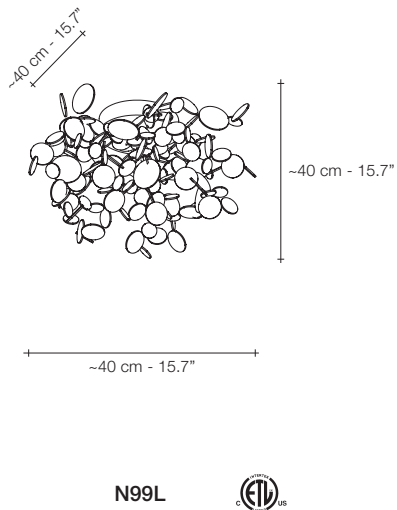

LIGHT SOURCE	N95S	N93S	N94S
230V	Replaceable LED module	6x2,1W	12x2,1W	18x2,1W
	3000K	1698 lm	3396 lm	5094 lm
	2700K	1518 lm	3036 lm	4554 lm
	Dimmable	0/1-10V PUSH/DALI	1-10V PUSH/DALI	PUSH/DALI
120V	Replaceable LED module	6x2.1W	12x2.1W	18x2.1W
	3000K	1698 lm	3396 lm	5094 lm
	2700K	1518 lm	3036 lm	4554 lm
	Dimmable	1-10V PUSH	0/1-10V PUSH/DALI	0/1-10V PUSH/DALI

	LIGHT SOURCE	N88B
120V | 230V	Replaceable LED module	1,4W
	3000K	max 210 lm
	Integrated 4 steps dimmer	
	* with PVD coating on N88B