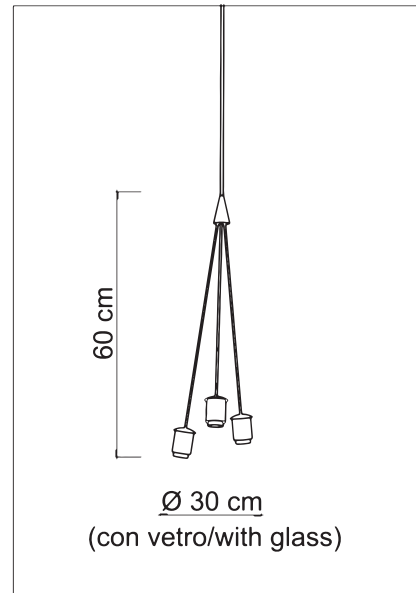

PERLA/S

Hanging lamp

The Perla suspension lamp is customizable with glass finishes including amber, crystal, smoke, copper, and gold, chosen by the customer according to their preferences. It offers many options for composition to suit individual tastes.

6411	PERLA/S
Power	3 x max 12W
Input	220/240 V - 50/60Hz
Lampholder	E14 - Bulb not included
IP	20
L. Wire	350 cm

Item do not completed of ceiling base, check compatibility at pag. 506 of catalogue

DIFFUSER SOLD SEPARATELY, CONSULT THE CATALOGUE

PACKAGING DATA :

Packages	1
Net Weight	0,3kg
Gross Weight	0,4kg
Volume	0,0022 m ³

Any interventions on the light source of this article must be carried out by qualified personnel or by the manufacturer himself.
Any operation carried out without prior consultation with Contemporanea srl will void the guarantee