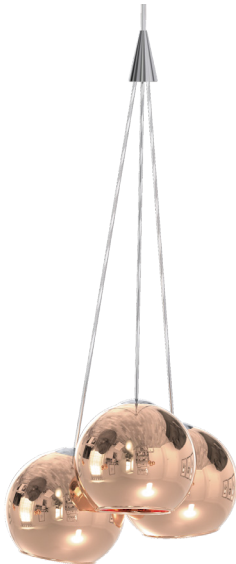

PERLA/S

Hanging lamp

The Perla suspension lamp is customizable with glass finishes including amber, crystal, smoke, copper, and gold, chosen by the customer according to their preferences. It offers many options for composition to suit individual tastes.

6411	PERLA/S
Power	3 x max 12W
Input	220/240 V - 50/60Hz
Lampholder	E14 - Bulb not included
IP	20
L. Wire	350 cm

Item do not completed of ceiling base, check compatibility at pag. 506 of catalogue

DIFFUSER SOLD SEPARATELY, CONSULT THE CATALOGUE

CE [E] RoHS

MATERIAL :

Frame	Metal
Diffuser	Glass
Wire	PVC

FINISHING TABLE :

Frame	 Chrome	
Diffuser	 Amber	A
	 Crystal	C
	 Smoky	F
	 Gold	O
	 Copper	C

Wire	 Transparent
------	---