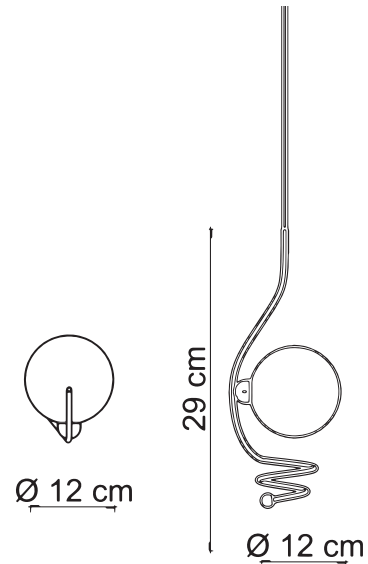

MILÙ

Hanging lamp

Although it seems like a random combination, Milù is the result of an accurate study on the approach of the volumes and dimensions in order to reach a balanced whole that plays with the asymmetrical positions of parts. The spherical elements contain light sources and diffuse into the space a soft and comfortable light.

5843	MILÙ/C
5842	MILÙ/O
5841	MILÙ/R
Power	1 x max 9W
Input	220/240 V - 50/60Hz
Lampholder	G9 - Bulb included
IP	20
L. Wire	350 cm

Item do not completed of ceiling base, check compatibility at pag. 506 of catalogue

PACKAGING DATA :

Packages	1
Net Weight	0,8kg
Gross Weight	1,9kg
Volume	0,0072 m ³

Any interventions on the light source of this article must be carried out by qualified personnel or by the manufacturer himself.
Any operation carried out without prior consultation with Contemporanea srl will void the guarantee

CE [EAC] RoHS

MATERIAL :

Frame	Metal
Diffuser	Glass
Wire	PVC

FINISHING TABLE :

Frame	 Chrome	C
	 Gold	O
	 Copper	R
Diffuser	 Frosted	
Wire	 Transparent	