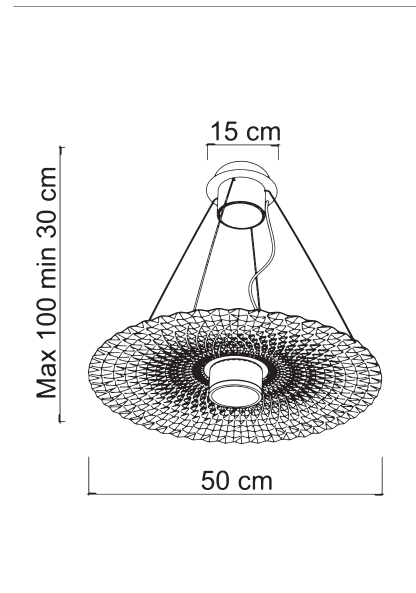

LEDY

Hanging lamp

Revisiting a classic, Ledy is born, with an elegant shape in step with the times and details that make the difference. Perfect as a single suspension, it also lends itself very well to compositions of several pieces, thanks to the possibility of tilting the plate in any direction at will.

9986	LEDY/B
9979	LEDY/N
Power	3 x max 9W
Input	220/240 V - 50/60Hz
Lampholder	GX53- Bulb included
IP	20
L. Wire	100 cm

PACKAGING DATA :

Packages	1
Net Weight	1,3kg
Gross Weight	2,2kg
Volume	0,0942 m ³

Any interventions on the light source of this article must be carried out by qualified personnel or by the manufacturer himself.
Any operation carried out without prior consultation with Contemporanea srl will void the guarantee

CE [EAC] RoHS

MATERIAL :

Frame	Metal
Diffuser	Light source
Wire	PVC + Steel

FINISHING TABLE :

Frame	 White + Painted Gold	B
	 Black + Painted Gold	N

Wire	 Copper
------	--