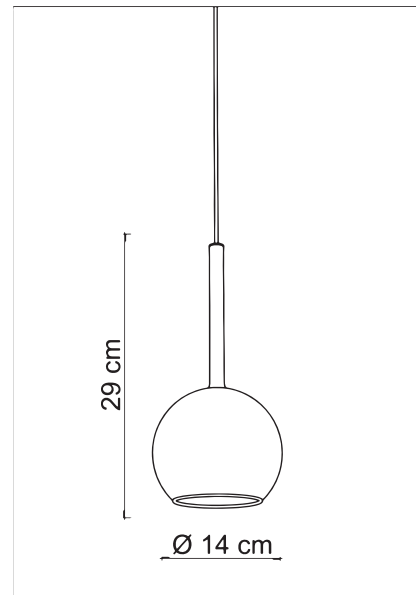

MINIBOL

Hanging lamp

A must Sikrea with a retro charm. The elegant and delicate appearance of glass finds a new dimension in Minibol, transforming itself into a sinuous lamp with a precious vintage mood. The glass is available in three colors: smoked, amber and crystal.

3481	MINIBOL/A
3482	MINIBOL/C
3483	MINIBOL/F
Power	1 x max 12W
Input	220/240 V - 50/60Hz
Lampholder	E14 - Bulb not included
IP	20
L. Wire	400 cm

Item do not completed of ceiling base, check compatibility at pag. 506 of catalogue

PACKAGING DATA :

Packages	1
Net Weight	0,4kg
Gross Weight	0,6kg
Volume	0,0097 m ³

Any interventions on the light source of this article must be carried out by qualified personnel or by the manufacturer himself.
Any operation carried out without prior consultation with Contemporanea srl will void the guarantee