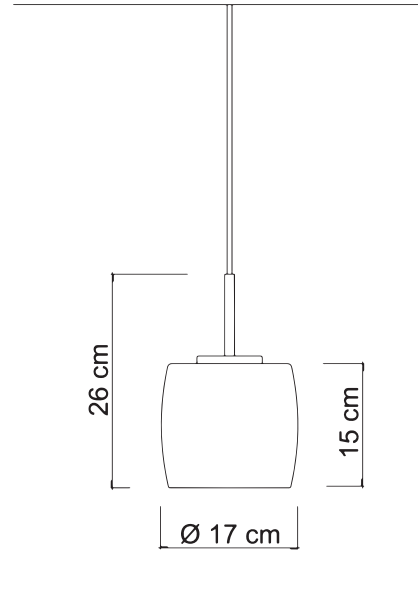

MIRÒ/S1

Hanging lamp

Mirò is the ideal lamp to add a touch of elegance to your space. Made of metal with various available finishes, it perfectly complements your style. Its transparent glass diffuser ensures optimal light diffusion. Powered by a GX53 bulb, it offers impressive brightness without sacrificing the minimalist design. With its interchangeability, you can easily change the bulb to create the desired atmosphere. Mirò combines style, luminous power, and convenience in one solution.

8491	MIRÒ/S1 N
8484	MIRÒ/S1 OS
8507	MIRÒ/S1 RS
Power	1 x max 9W
Input	220/240 V - 50/60Hz
Lampholder	GX53- Bulb included
IP	20
L. Wire	500 cm

Item do not completed of ceiling base, check compatibility at pag. 506 of catalogue

PACKAGING DATA :

Packages	1
Net Weight	1,2kg
Gross Weight	1,8kg
Volume	0,0270 m ³

Any interventions on the light source of this article must be carried out by qualified personnel or by the manufacturer himself.
Any operation carried out without prior consultation with Contemporanea srl will void the guarantee