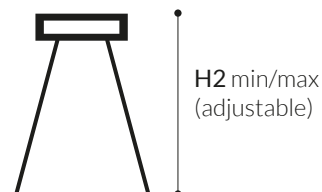

## TOURBILLON

design by MULTIFORME

H1 - BODY HEIGHT 60 cm | 23.6 in

CEILING CANOPY

### SPECIFICATIONS

W (width) = 100 cm | 39.4 in

D (depth) = 100 cm | 39.4 in

H1 (body height) = 60 cm | 23.6 in

H2 min/max = / cm | 0/0 in

H tot = H1 + H2

9 kg | 19.8 lb

6 x MAX 40W - E14

W - WIDTH 100 cm | 39.4 in