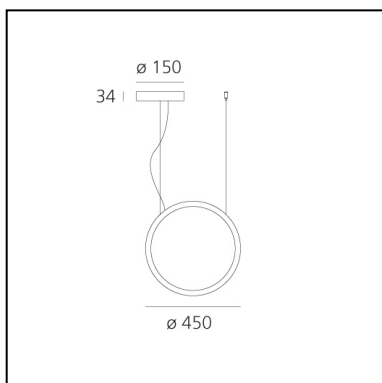

"O" 45 - Suspension

Elemental

IP67  

LUMINAIRE

- Watt: **22W**
- Delivered lumens output: **859lm**
- CCT: **3000K**
- CRI: **90**

Notes

DESCRIPTION

"O" is an essential element that, when switched off, frames nature and suggests perspectives, an unobtrusive object in space that does not alter environmental balances. Its controlled and comfortable light emission can be adjusted with sensors and with the Artemide App to ensure focused operation, thus preventing waste and respecting the circadian cycles of all animal and plant species.

Introduced in 2018 both floor and suspended outdoor versions, it is a perfect lighting also for indoor use thanks to a cabled option that allows easy relocation. Also in this case the IP degree of protection is still suitable for outdoor use. Its lightness is not just formal: its thin aluminium profile is an element of its own, which can be moved wherever necessary, allowing multiple uses, and creating a pleasant ambience anywhere with its soft, non-glaring light. "O" is developed in the original 90-cm diameter version, as well as in a smaller, 45-cm and bigger 150-cm versions featuring all the characteristics of the original one. "O" is thus a comprehensive family of elements creating dynamic lightscapes.

PRODUCT CODE: T072130

FEATURES

- Article Code: **T072130**
- Colour: **Black**
- Installation: **Suspension**
- Material: **Aluminium, Silicone diffuser**
- Series: **Design Collection, 2020 Artemide Collection, Architectural Outdoor**
- Environment: **Outdoor**
- design by: **Elemental**

DIMENSIONS

- Diameter: **cm 45**