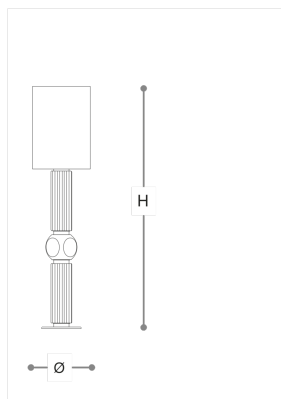

8173/P2

Matilda

ROBERTA VITADELLO

Opera

Floor lamp with metal structure in light gold finish, coloured blown glass body and fabric shade. Available in different colours.

WORLDWIDE

Dimensions	Light Source	Kg	Dimming	Dimming on request
Ø 44 - H 167	1x14w - E27 led	18	TRIAC	

NORTH AMERICA

Dimensions	Light Source	Lb	Dimming	Dimming on request
Ø 17 - H 66	1x14w - E26 led	40	TRIAC	

CODE	Structure METAL	Body GLASS	Lampshade FABRIC
08173P20 001	OC Light gold	GREEN TORTORA	SORYA BROWN
08173P20 002	OC Light gold	YELLOW TORTORA	SORYA BROWN

Note

Technical drawing, dimensions and light sources refer to the main photo variant. Dimming on request could lead to an increase in the size of the canopy. For available color variants, consult the technical data sheet.