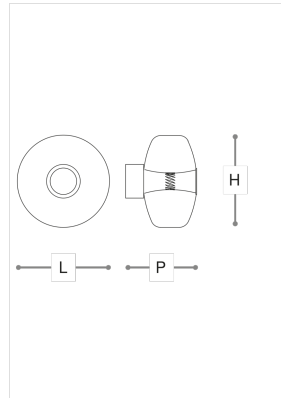

4040/AP Solene

DANILO DE ROSSI

Incanto

Wall lamp in blown glass with shaded blue violet or shaded gold finish. Internal diffuser in hand-carved white blown glass diffuser. Metal structure with iron grey finish.

WORLDWIDE

| Dimensions | Light Source | Kg | Dimming | Dimming on request |
|--------------------|------------------------------------|----|---------|--------------------|
| Ø 33 - H 33 - P 25 | 7,8w - 1000 lumen - CRI>80 - 3000K | 4 | DALI | CASAMBI |

NORTH AMERICA

| Dimensions | Light Source | Lb | Dimming | Dimming on request |
|--------------------|-----------------------|----|---------|--------------------|
| Ø 13 - H 13 - P 10 | 7,8w - CRI>80 - 3000K | 9 | | |

Note

Technical drawing, dimensions and light sources refer to the main photo variant. Dimming on request could lead to an increase in the size of the canopy. For available color variants, consult the technical data sheet.