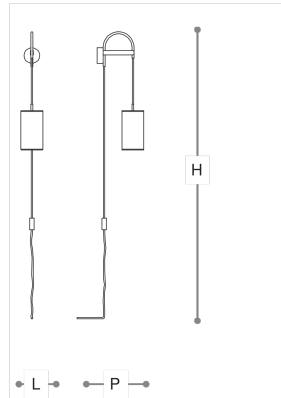

3061/APS

Lily

CABERLON CAROPPI

Incanto

Wall lamps in metal with light gold finish and fabric diffuser. Available in different colours.

WORLDWIDE

Dimensions	Light Source	Kg	Dimming	Dimming on request
L 14 - H 185 - P 30	1x6w - E14 led	2.5	TRIAC	CASAMBI

NORTH AMERICA

Dimensions	Light Source	Lb	Dimming	Dimming on request
L 6 - H 73 - P 12	1x6w - E12 led	6	TRIAC	

CODE	Structure METAL	Lampshade FABRIC	Detail MARBLE
03061APS 001	OC Light gold	IVORY CHINETTE 21	CARRARA
03061APS 002	OC Light gold	BLACK CHINETTE 20	MARQUINIA
03061APS 003	OS Satin gold	IVORY CHINETTE 21	CARRARA
03061APS 004	OS Satin gold	BLACK CHINETTE 20	MARQUINIA

Note

Technical drawing, dimensions and light sources refer to the main photo variant. Dimming on request could lead to an increase in the size of the canopy. For available color variants, consult the technical data sheet.