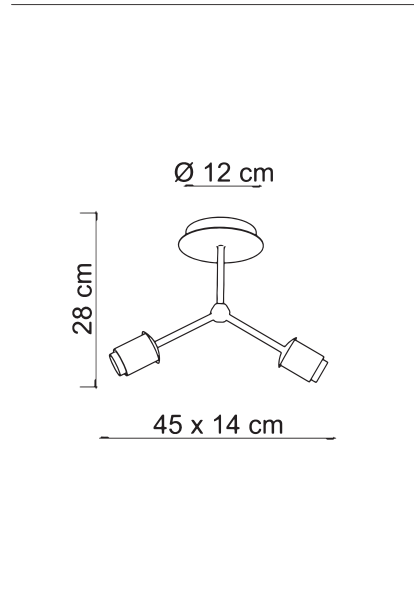

SARA/PL2

Ceiling lamp

Simply minimal, clean and essential.

The Sara series is born from the fusion of spherical and sinuous shapes with the modernity of the metal frame, creating a particularly attractive and decorative effect, with a strong aesthetic sense and a strong personality.

Glass available in an important range of finishes.

6244	SARA/PL2 B
6800	SARA/PL2 N
Power	2 x max 12W
Input	220/240 V - 50/60Hz
Lampholder	E14 - Bulb not included
IP	20

DIFFUSER SOLD SEPARATELY, CONSULT THE CATALOGUE

PACKAGING DATA :

Packages	1
Net Weight	0,6kg
Gross Weight	0,7kg
Volume	0,0104 m³

Any interventions on the light source of this article must be carried out by qualified personnel or by the manufacturer himself.
Any operation carried out without prior consultation with Contemporanea srl will void the guarantee

CE [EAC] RoHS

MATERIAL :

Frame	Metal
Diffuser	Glass

FINISHING TABLE :

Frame	Matt White	B
	Matt Black	N
Diffuser	Amber	A
	Crystal	C
	Smoky	F
	Gold	O
	Copper	C