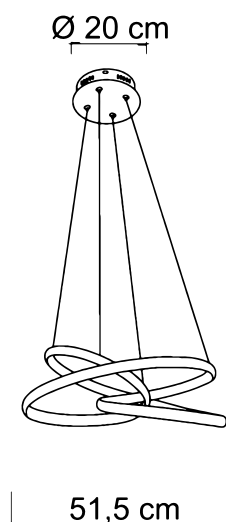

GIOVE

hanging lamp

Light material, airy figure, flowing and harmonious lines.

Giove is authentic design dictated by its geometric shape, which gives life to an enveloping and virtuous product of light. An integrated LED series, available in white and black finishes

2413	GIOVE/B
2406	GIOVE/N
Power	48W Led Integrated
Input	220/240 V- 50/60Hz
Kelvin	Sikrea Dynamic Dimmer
Dimmable	Yes
Real Lumen	Dimmable Max 3283
CRI	80
IP	20
L. Wire	90cm

Article compatible with Sikrea Dynamic Dimmer + (cod. 4868)

PACKAGING DATA :

Packages	1
Net Weight	1,4kg
Gross Weight	2,5kg
Volume	0,1210 m ³

Any interventions on the light source of this article must be carried out by qualified personnel or by the manufacturer himself.
Any operation carried out without prior consultation with Contemporanea srl will void the guarantee