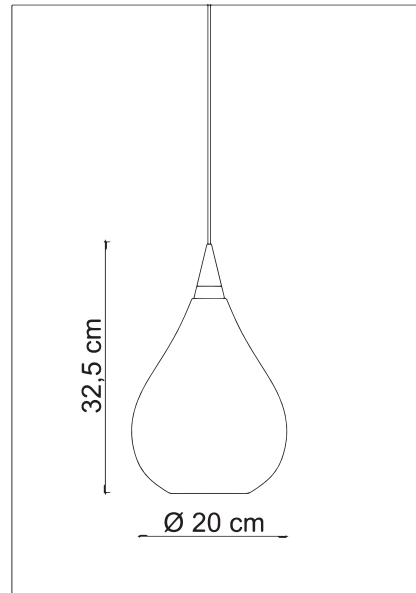

# SOSPESI/E27M

Hanging lamp

Sospesi is a pendant lamp that exudes elegance and minimalist charm with its drop-shaped glass design, reminiscent of raindrops. While maintaining a decorative appeal, it also embodies simplicity. It is available in three different sizes: small, medium, and large. The medium and large sizes come with an E27 light source and an internal decorative cone in frosted glass, easily removable even after ceiling installation. The small size, on the other hand, is available with integrated LED light sources or GU10 bulbs and does not include the decorative cone. Sospesi offers versatile options to suit different lighting needs and styles, becoming a flexible and aesthetically pleasing lighting solution.

9429	SOSPESI/E27M C
9436	SOSPESI/E27M F
9405	SOSPESI/E27M O
9412	SOSPESI/E27M R
Power	1 x max 26W
Input	220/240 V - 50/60Hz
Lampholder	E27 - Bulb not included
IP	20
L. Wire	400 cm

Item do not completed of ceiling base, check compatibility at pag. 506 of catalogue

## PACKAGING DATA :

Packages	1
Net Weight	0,8kg
Gross Weight	1,2kg
Volume	0,0360 m <sup>3</sup>

Any interventions on the light source of this article must be carried out by qualified personnel or by the manufacturer himself.  
Any operation carried out without prior consultation with Contemporanea srl will void the guarantee