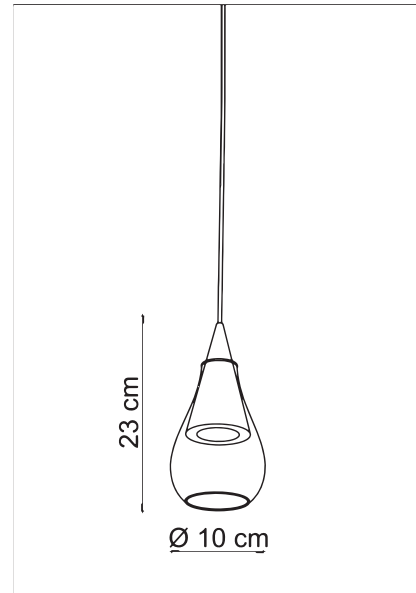

SOSPESI/GU10

Hanging lamp

Sospesi is a pendant lamp that exudes elegance and minimalist charm with its drop-shaped glass design, reminiscent of raindrops. While maintaining a decorative appeal, it also embodies simplicity. It is available in three different sizes: small, medium, and large. The medium and large sizes come with an E27 light source and an internal decorative cone in frosted glass, easily removable even after ceiling installation. The small size, on the other hand, is available with integrated LED light sources or GU10 bulbs and does not include the decorative cone. Sospesi offers versatile options to suit different lighting needs and styles, becoming a flexible and aesthetically pleasing lighting solution.

4332	SOSPESI/GU10 C
4349	SOSPESI/GU10 F
33786	SOSPESI/GU10 O
33793	SOSPESI/GU10 R
Power	1 x max 9W
Input	220/240 V - 50/60Hz
Lampholder	GU10 - Bulb included
IP	20
L. Wire	400 cm

Item do not completed of ceiling base, check compatibility at pag. 506 of catalogue

PACKAGING DATA :

Packages	1
Net Weight	0,4kg
Gross Weight	0,7kg
Volume	0,0081 m ³

Any interventions on the light source of this article must be carried out by qualified personnel or by the manufacturer himself.
Any operation carried out without prior consultation with Contemporanea srl will void the guarantee