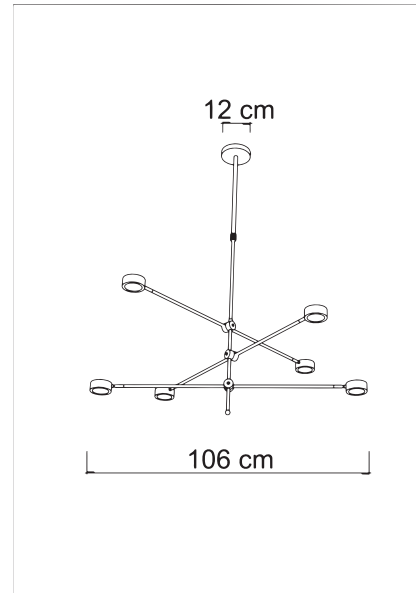

POINT/S

Ceiling lamp

The Point lamp collections offer a current and basic design that is adaptable to all tastes. The GX53 light sources are adjustable, allowing for full illumination of any space. These lamps combine functionality and aesthetics, providing versatile lighting solutions for everyone's preferences.

7395	POINT/S
Power	6 x max 9W
Input	220/240 V - 50/60Hz
Lampholder	GX53- Bulb included
IP	20

PACKAGING DATA :

Packages	1
Net Weight	2,9kg
Gross Weight	3,1kg
Volume	0,0481 m³

Any interventions on the light source of this article must be carried out by qualified personnel or by the manufacturer himself.
Any operation carried out without prior consultation with Contemporanea srl will void the guarantee

CE [EAC] RoHS

MATERIAL :

Frame	Metal
Diffuser	Light Source

FINISHING TABLE :

Frame	Matt Black