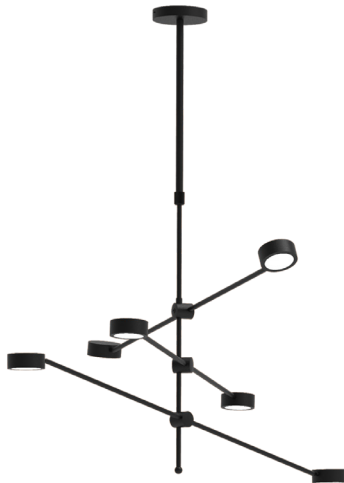

# POINT/S

Ceiling lamp

The Point lamp collections offer a current and basic design that is adaptable to all tastes. The GX53 light sources are adjustable, allowing for full illumination of any space. These lamps combine functionality and aesthetics, providing versatile lighting solutions for everyone's preferences.

7395	POINT/S
Power	6 x max 9W
Input	220/240 V - 50/60Hz
Lampholder	GX53- Bulb included
IP	20

#### PACKAGING DATA :

Packages	1
Net Weight	2,9kg
Gross Weight	3,1kg
Volume	0,0481 m <sup>3</sup>

Any interventions on the light source of this article must be carried out by qualified personnel or by the manufacturer himself.  
Any operation carried out without prior consultation with Contemporanea srl will void the guarantee

#### MATERIAL :

Frame	Metal
Diffuser	Light Source