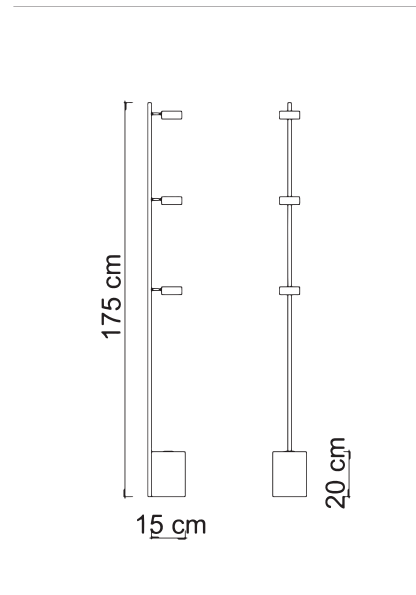

POINT/P

Standing lamp

The Point lamp collections offer a current and basic design that is adaptable to all tastes. The GX53 light sources are adjustable, allowing for full illumination of any space. These lamps combine functionality and aesthetics, providing versatile lighting solutions for everyone's preferences.

7357	POINT/P
Power	3 x max 9W
Input	220/240 V - 50/60Hz
Lampholder	GX53- Bulb included
IP	20

PACKAGING DATA :

Packages	1
Net Weight	4,7kg
Gross Weight	4,9kg
Volume	0,0513 m³

Any interventions on the light source of this article must be carried out by qualified personnel or by the manufacturer himself.
Any operation carried out without prior consultation with Contemporanea srl will void the guarantee

CE [EAC] RoHS

MATERIAL :

Frame	Metal
Diffuser	Light Source

FINISHING TABLE :

Frame	Matt Black