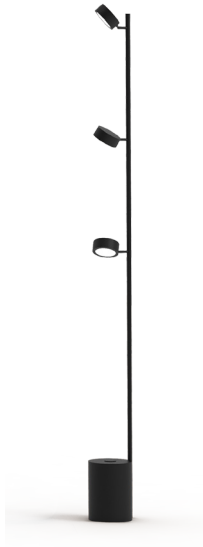

POINT/P

Standing lamp

The Point lamp collections offer a current and basic design that is adaptable to all tastes. The GX53 light sources are adjustable, allowing for full illumination of any space. These lamps combine functionality and aesthetics, providing versatile lighting solutions for everyone's preferences.

7357	POINT/P
Power	3 x max 9W
Input	220/240 V - 50/60Hz
Lampholder	GX53- Bulb included
IP	20

PACKAGING DATA :

Packages	1
Net Weight	4,7kg
Gross Weight	4,9kg
Volume	0,0513 m ³

Any interventions on the light source of this article must be carried out by qualified personnel or by the manufacturer himself.
Any operation carried out without prior consultation with Contemporanea srl will void the guarantee

CE [EAC] RoHS

MATERIAL :

Frame	Metal
Diffuser	Light Source

FINISHING TABLE :

Frame	 Matt Black
-------	--