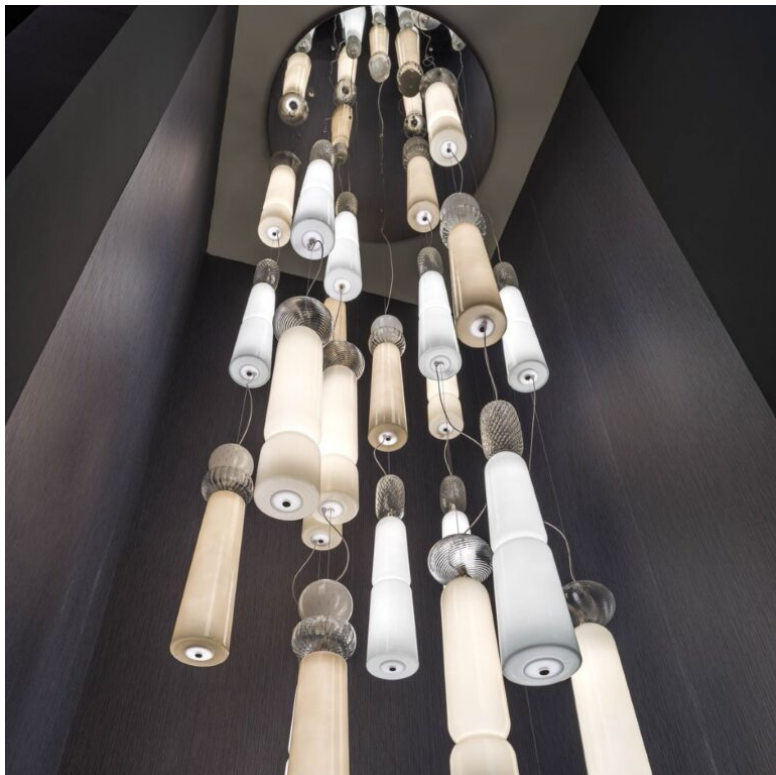

MULTIFORME

LIGHT UP YOUR DREAMS

CHARIS

design by MARTA NADDEO

PL3230-100x300

PROGRESSIVE

ПОТОЛОЧНЫЕ

H1 - BODY HEIGHT 330 cm | 130 in

SPECIFICATIONS

W (width) = 100 cm | 34 in

D (depth) = 100 cm | 34 in

H1 (body height) = 330 cm | 130 in

📦 kg | lb

💡 23 Stripe Led x12W

CE IP 20  ENEC

PACKAGING