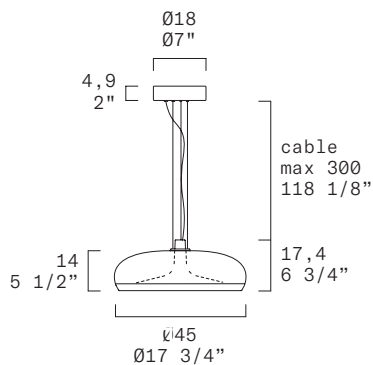

AURELIA S 45 SS (SINGLE SWITCH) - INDOOR

Patrick Jouin, 2021

Direct light
+ Indirect light

Discover more

REPLACEABLE LED

LEUCOS

[7]

TECHNICAL SHEET	
MATERIALS	Diffuser: Blown Glass Structure: Metal
DIMENSIONS	Diffuser: Ø45 cm H14 cm [Ø17 3/4" H5 1/2"] Canopy: Ø18 cm H4,9cm [Ø7" H2"] Cable length: 300 cm [118 1/8"]
LIGHT SOURCE	Direct: LED 1 X 11,6W 1531 lm (nominal) 3000K CRI≥90 Indirect: LED 1 X 14,4W 2450 lm (nominal) 3000K CRI≥90 or Direct: LED 1 X 11,6W 1471 lm (nominal) 2700K CRI≥90 Indirect: LED 1 X 14,4W 2360 lm (nominal) 2700K CRI≥90
DIMMING PROTOCOL	Push-dim; 0/1-10V; Dali
MARKING	DRY LOCATION   IP20
WEIGHT	Net Weight: 9,3kg