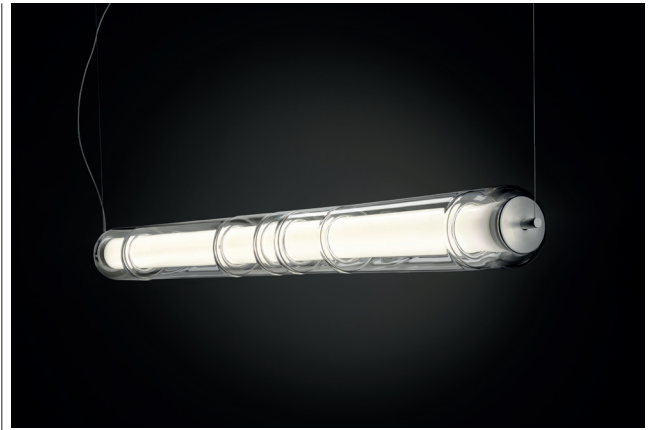

STACKING S 120 H - INDOOR

David Rockwell, 2023

LEUCOS

Discover more

REPLACEABLE LED

| | |
|------------------|-------------------------------------------------------------------------------------------------------------------------------------------------------------------------|
| TECHNICAL SHEET | |
| MATERIALS | Diffuser: Blown Borosilicate Glass Structure: Aluminum |
| DIMENSIONS | Diffuser: Ø10cm L120cm [Ø4" 47 1/4"] Canopy: 40cm x 7cm x H4cm [15 3/4" x 2 3/4" x H1 5/8"] Cable length: 300cm [118 1/8"] |
| CANOPY | Matte white |
| LIGHT SOURCE | 5 X LED STRIP 24V 28,75W (total) 3306 lm (nominal) 3000K CRI≥90 5 X LED STRIP 24V 28,75W (total) 3162 lm (nominal) 2700K CRI≥90 |
| DIMMING PROTOCOL | Push-dim; 0/1-10V, DALI |
| MARKING |   |
| NET WEIGHT | 5,6 kg |

| | | |
|------------------------------------|-------------------------|---------|
| DIMMING PROTOCOL | Push-dim; 0/1-10V, DALI | |
| FINISH (DIFFUSER + STRUCTURE) | SOURCE | CODE |
| Transparent + Anodized Aluminum | LED 3000K | 0012360 |
| | LED 2700K | 0012383 |
| Satin Black + Anodized Aluminum | LED 3000K | 0013635 |
| | LED 2700K | 0013636 |
| Satin Black + Matte Black Aluminum | LED 3000K | 0013639 |
| | LED 2700K | 0013640 |