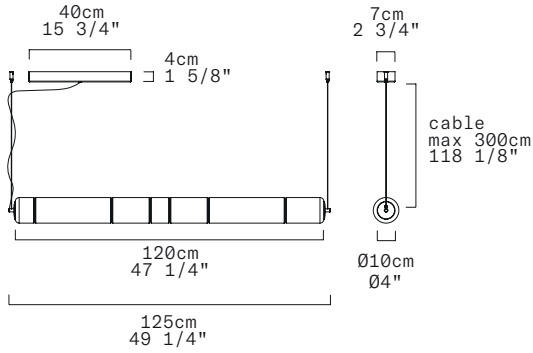

STACKING S 120 H - INDOOR

David Rockwell, 2023

LEUCOS

Discover more

REPLACEABLE LED

| | |
|------------------|-------------------------------------------------------------------------------------------------------------------------------------------------------------------------|
| TECHNICAL SHEET | |
| MATERIALS | Diffuser: Blown Borosilicate Glass Structure: Aluminum |
| DIMENSIONS | Diffuser: Ø10cm L120cm [Ø4" 47 1/4"] Canopy: 40cm x 7cm x H4cm [15 3/4" x 2 3/4" x H1 5/8"] Cable length: 300cm [118 1/8"] |
| CANOPY | Matte white |
| LIGHT SOURCE | 5 X LED STRIP 24V 28,75W (total) 3306 lm (nominal) 3000K CRI≥90 5 X LED STRIP 24V 28,75W (total) 3162 lm (nominal) 2700K CRI≥90 |
| DIMMING PROTOCOL | Push-dim; 0/1-10V, DALI |
| MARKING |   |
| NET WEIGHT | 5,6 kg |