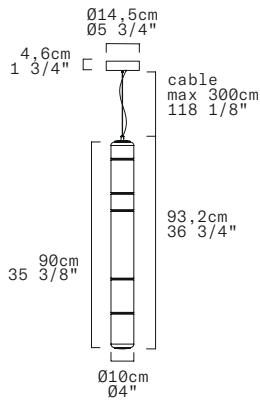

STACKING S 90 V - INDOOR

David Rockwell, 2023

LEUCOS

Discover more

REPLACEABLE LED