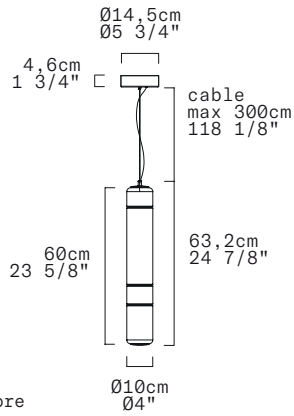

STACKING S 60 V - INDOOR

David Rockwell, 2023

LEUCOS

Discover more