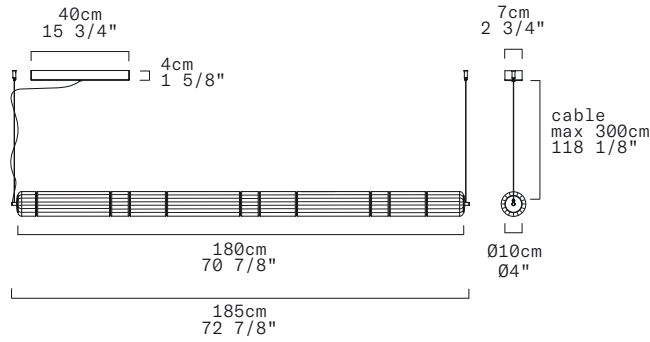

STACKING S 180 H RIG - INDOOR

David Rockwell, 2024

LEUCOS

Discover more

REPLACEABLE LED

Standard version (supplied with canopy & driver)

DIMMING PROTOCOL	Push-dim; 0/1-10V, DALI	
FINISH (DIFFUSER + STRUCTURE)	SOURCE	CODE
Transparent Rigadin + Anodized Aluminum	LED 3000K	0013541
	LED 2700K	0013542
Tobacco Rigadin + Anodized Aluminum	LED 3000K	0013842
	LED 2700K	0013843
Tobacco Rigadin + Matte Black Aluminum	LED 3000K	0013844
	LED 2700K	0013845

TECHNICAL SHEET	
MATERIALS	Diffuser: Blown Borosilicate Glass Structure: Aluminum
DIMENSIONS	Diffuser: Ø10cm L180cm [Ø4" 70 7/8"] Canopy: 40cm x 7cm x H4cm [15 3/4" x 2 3/4" x H1 5/8"] Cable lenght: 300cm [118 1/8"]
CANOPY	Matte white
LIGHT SOURCE	5 X LED STRIP 24V 43,75W (total) 5031 lm (nominal) 3000K CRI≥90 5 X LED STRIP 24V 43,75W (total) 4812 lm (nominal) 2700K CRI≥90
DIMMING PROTOCOL	Push-dim; 0/1-10V, DALI
MARKING	CE IP20
NET WEIGHT	12,3 kg