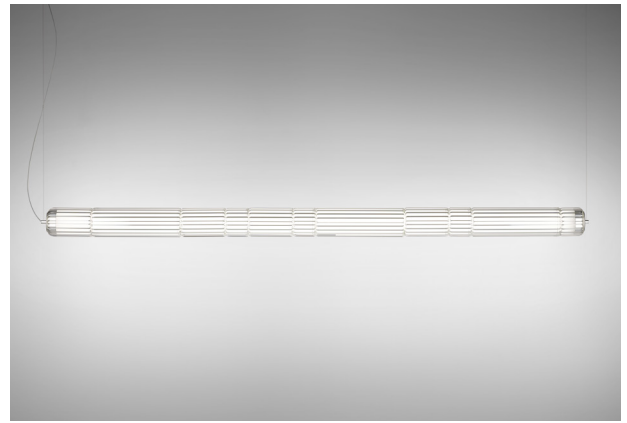

STACKING S 180 H RIG - INDOOR

David Rockwell, 2024

LEUCOS

Discover more

REPLACEABLE LED

Standard version (supplied with canopy & driver)

DIMMING PROTOCOL	Push-dim; 0/1-10V, DALI	
FINISH (DIFFUSER + STRUCTURE)	SOURCE	CODE
Transparent Rigadin + Anodized Aluminum	LED 3000K	0013541
	LED 2700K	0013542
Tobacco Rigadin + Anodized Aluminum	LED 3000K	0013842
	LED 2700K	0013843
Tobacco Rigadin + Matte Black Aluminum	LED 3000K	0013844
	LED 2700K	0013845

Class 3 version installation with remote driver (supplied without canopy & driver)

DIMMING PROTOCOL	Driver and canopy not included	
FINISH (DIFFUSER + STRUCTURE)	SOURCE	CODE
Transparent Rigadin + Anodized Aluminum	LED 3000K	0013543
	LED 2700K	0013544
Tobacco Rigadin + Anodized Aluminum	LED 3000K	0013774
	LED 2700K	0013775
Tobacco Rigadin + Matte Black Aluminum	LED 3000K	0013778
	LED 2700K	0013779

TECHNICAL SHEET	
MATERIALS	Diffuser: Blown Borosilicate Glass Structure: Aluminum
DIMENSIONS	Diffuser: Ø10cm L180cm [Ø4" 70 7/8"] Canopy: 40cm x 7cm x H4cm [15 3/4" x 2 3/4" x H1 5/8"] Cable lenght: 300cm [118 1/8"]
CANOPY	Matte white
LIGHT SOURCE	5 X LED STRIP 24V 43,75W (total) 5031 lm (nominal) 3000K CRI≥90 5 X LED STRIP 24V 43,75W (total) 4812 lm (nominal) 2700K CRI≥90
DIMMING PROTOCOL	Push-dim; 0/1-10V, DALI
MARKING	CE IP20
NET WEIGHT	12,3 kg