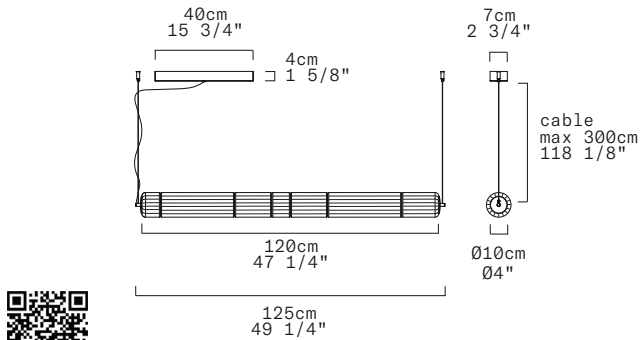

# STACKING S 120 H RIG - INDOOR

David Rockwell, 2024

LEUCOS

Discover more

REPLACEABLE LED

TECHNICAL SHEET	
MATERIALS	Diffuser: Blown Borosilicate Glass Structure: Aluminum
DIMENSIONS	Diffuser: Ø10cm L120cm [Ø4" 47 1/4"] Canopy: 40cm x 7cm x H4cm [15 3/4" x 2 3/4" x H1 5/8"] Cable lenght: 300cm [118 1/8"]
CANOPY	Matte white
LIGHT SOURCE	5 X LED STRIP 24V 28,75W (total) 3306 lm (nominal) 3000K CRI≥90 5 X LED STRIP 24V 28,75W (total) 3162 lm (nominal) 2700K CRI≥90
DIMMING PROTOCOL	Push-dim; 0/1-10V, DALI
MARKING	 
NET WEIGHT	7,1 kg

## Ⓛ Standard version (supplied with canopy & driver)

DIMMING PROTOCOL	Push-dim; 0/1-10V, DALI	
FINISH (DIFFUSER + STRUCTURE)	SOURCE	CODE
Transparent Rigadin + Anodized Aluminum	LED 3000K	0013545
	LED 2700K	0013546
Tobacco Rigadin + Anodized Aluminum	LED 3000K	0013846
	LED 2700K	0013847
Tobacco Rigadin + Matte Black Aluminum	LED 3000K	0013848
	LED 2700K	0013849