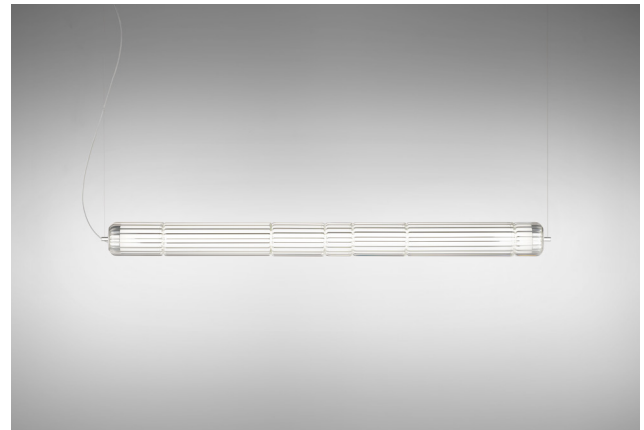

# STACKING S 120 H RIG - INDOOR

David Rockwell, 2024

LEUCOS

Discover more

REPLACEABLE LED

TECHNICAL SHEET	
MATERIALS	Diffuser: Blown Borosilicate Glass Structure: Aluminum
DIMENSIONS	Diffuser: Ø10cm L120cm [Ø4" 47 1/4"] Canopy: 40cm x 7cm x H4cm [15 3/4" x 2 3/4" x H1 5/8"] Cable lenght: 300cm [118 1/8"]
CANOPY	Matte white
LIGHT SOURCE	5 X LED STRIP 24V 28,75W (total) 3306 lm (nominal) 3000K CRI≥90 5 X LED STRIP 24V 28,75W (total) 3162 lm (nominal) 2700K CRI≥90
DIMMING PROTOCOL	Push-dim; 0/1-10V, DALI
MARKING	 
NET WEIGHT	7,1 kg

## Ⓛ Standard version (supplied with canopy & driver)

DIMMING PROTOCOL	Push-dim; 0/1-10V, DALI	
FINISH (DIFFUSER + STRUCTURE)	SOURCE	CODE
Transparent Rigadin + Anodized Aluminum	LED 3000K	0013545
	LED 2700K	0013546
Tobacco Rigadin + Anodized Aluminum	LED 3000K	0013846
	LED 2700K	0013847
Tobacco Rigadin + Matte Black Aluminum	LED 3000K	0013848
	LED 2700K	0013849

## Ⓜ Class 3 version installation with remote driver (supplied without canopy & driver)

DIMMING PROTOCOL	Driver and canopy not included	
FINISH (DIFFUSER + STRUCTURE)	SOURCE	CODE
Transparent Rigadin + Anodized Aluminum	LED 3000K	0013547
	LED 2700K	0013548
Tobacco Rigadin + Anodized Aluminum	LED 3000K	0013784
	LED 2700K	0013785
Tobacco Rigadin + Matte Black Aluminum	LED 3000K	0013788
	LED 2700K	0013789