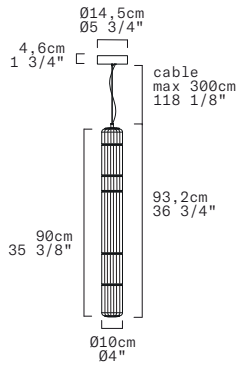

STACKING S 90 V RIG - INDOOR

David Rockwell, 2024

LEUCOS

Discover more

REPLACEABLE LED

Standard version (supplied with canopy & driver)

DIMMING PROTOCOL	Push-dim; 0/1-10V, DALI	
FINISH (DIFFUSER + STRUCTURE)	SOURCE	CODE
Transparent Rigadin + Anodized Aluminum	LED 3000K	0013549
	LED 2700K	0013550
Tobacco Rigadin + Anodized Aluminum	LED 3000K	0013850
	LED 2700K	0013851
Tobacco Rigadin + Matte Black Aluminum	LED 3000K	0013852
	LED 2700K	0013853

TECHNICAL SHEET	
MATERIALS	Diffuser: Blown Borosilicate Glass Structure: Aluminum
DIMENSIONS	Diffuser: Ø10cm H90cm [Ø4" 35 3/8"] Canopy: Ø14,5cm H4,6cm [Ø5 3/4" H1 3/4"] Cable length: 300cm [118 1/8"]
CANOPY	Matte white
LIGHT SOURCE	5 X LED STRIP 24V 21,25W (total) 2443 lm (nominal) 3000K CRI≥90 5 X LED STRIP 24V 21,25W (total) 2337 lm (nominal) 2700K CRI≥90
DIMMING PROTOCOL	Push-dim; 0/1-10V, DALI
MARKING	 
NET WEIGHT	5,4kg