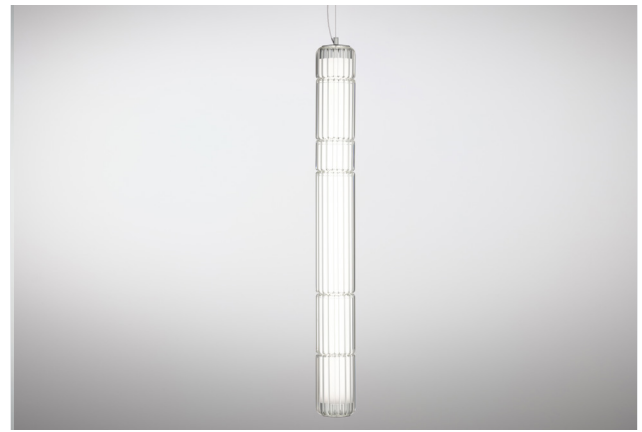

STACKING S 90 V RIG - INDOOR

David Rockwell, 2024

LEUCOS

Discover more

REPLACEABLE LED

Standard version (supplied with canopy & driver)

DIMMING PROTOCOL	Push-dim; 0/1-10V, DALI	
FINISH (DIFFUSER + STRUCTURE)	SOURCE	CODE
Transparent Rigadin + Anodized Aluminum	LED 3000K	0013549
	LED 2700K	0013550
Tobacco Rigadin + Anodized Aluminum	LED 3000K	0013850
	LED 2700K	0013851
Tobacco Rigadin + Matte Black Aluminum	LED 3000K	0013852
	LED 2700K	0013853

Class 3 version installation with remote driver (supplied without canopy & driver)

DIMMING PROTOCOL	Driver and canopy not included	
FINISH (DIFFUSER + STRUCTURE)	SOURCE	CODE
Transparent Rigadin + Anodized Aluminum	LED 3000K	0013551
	LED 2700K	0013552
Tobacco Rigadin + Anodized Aluminum	LED 3000K	0013794
	LED 2700K	0013795
Tobacco Rigadin + Matte Black Aluminum	LED 3000K	0013798
	LED 2700K	0013799

TECHNICAL SHEET	
MATERIALS	Diffuser: Blown Borosilicate Glass Structure: Aluminum
DIMENSIONS	Diffuser: Ø10cm H90cm [Ø4" 35 3/8"] Canopy: Ø14,5cm H4,6cm [Ø5 3/4" H1 3/4"] Cable length: 300cm [118 1/8"]
CANOPY	Matte white
LIGHT SOURCE	5 X LED STRIP 24V 21,25W (total) 2443 lm (nominal) 3000K CRI≥90 5 X LED STRIP 24V 21,25W (total) 2337 lm (nominal) 2700K CRI≥90
DIMMING PROTOCOL	Push-dim; 0/1-10V, DALI
MARKING	 
NET WEIGHT	5,4kg