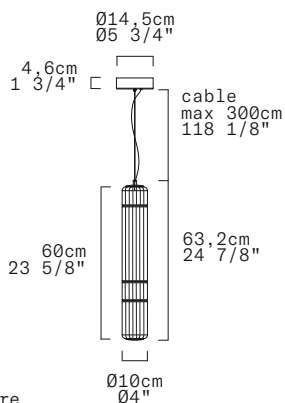

STACKING S 60 V RIG - INDOOR

David Rockwell, 2024

LEUCOS

Discover more

REPLACEABLE LED

TECHNICAL SHEET	
MATERIALS	Diffuser: Blown Borosilicate Glass Structure: Aluminum
DIMENSIONS	Diffuser: Ø10cm H60cm [Ø4" 23 5/8"] Canopy: Ø14,5cm H4,6cm [Ø5 3/4" 1 3/4"] Cable length: 300cm [118 1/8"]
CANOPY	Matte white
LIGHT SOURCE	5 X LED STRIP 24V 13,75W (total) 1581 lm (nominal) 3000K CRI≥90 5 X LED STRIP 24V 13,75W (total) 1512 lm (nominal) 2700K CRI≥90
DIMMING PROTOCOL	Push-dim; 0/1-10V, DALI
MARKING	 
NET WEIGHT	3,9kg

Standard version (supplied with canopy & driver)

DIMMING PROTOCOL	Push-dim; 0/1-10V, DALI	
FINISH (DIFFUSER + STRUCTURE)	SOURCE	CODE
Transparent Rigadin + Anodized Aluminum	LED 3000K	0013553
	LED 2700K	0013554
Tobacco Rigadin + Anodized Aluminum	LED 3000K	0013854
	LED 2700K	0013855
Tobacco Rigadin + Matte Black Aluminum	LED 3000K	0013856
	LED 2700K	0013857