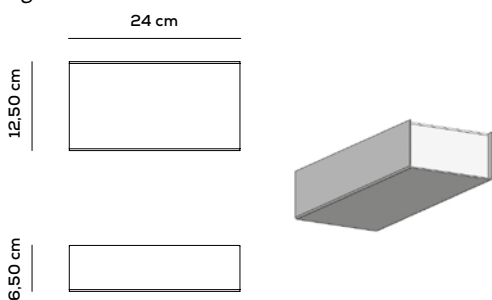

ROSONE / CANOPY

(DRIVER NON INCLUSO / DRIVER NOT INCLUDED)

ROSONE IN METALLO RETTANGOLARE IN VARI COLORI

SOLO 1 DRIVER INSERIBILE ALL'INTERNO
RECTANGULAR METAL CANOPY IN VARIOUS COLORS ONLY
1 DRIVER CAN BE INSERTED INSIDE

kg 1,5

Code ACCANOPYRE001

Colours BC white ER earth red GE greige NR black PG pine green limited edition

example composition code ACCANOPYTO001 BC

ROSONE / CANOPY

(DRIVER NON INCLUSO / DRIVER NOT INCLUDED)

ROSONE IN METALLO CIRCOLARE IN VARI COLORI 1 O 2 DRIVER INSERIBILI
ALL' INTERNO / CIRCULAR METAL CANOPY IN VARIOUS COLORS 1 OR 2 DRIVERS
THAT CAN BE INSERTED INSIDE

kg 2,5