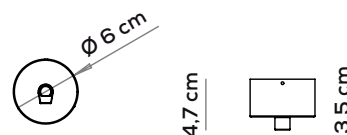

Paralela

Nahtrang Studio

**ROSONI COMPATIBILI CON LA SOSPENSIONE ORIZZONTALE /
ROSES COMPATIBLE WITH HORIZONTAL SUSPENSION**

PLACCA DI COPERTURA / COVER PLATED

(DRIVER NON INCLUSO / DRIVER NOT INCLUDED)

PLACCA IN METALLO COLORE BIANCO/
WHITE METAL PLATE

kg 0,19 m³ 0,004

Code ACCANOPYIN003
Colours BC white

ROSONE INCASSO / RECESSED CANOPY

(DRIVER NON INCLUSO / DRIVER NOT INCLUDED)

ROSONE IN METALLO AD INCASSO PER
CONTROSOFFITO, COLORE BIANCO/
METAL CANOPY FOR FALSE CEILING, WHITE COLOR

kg 0,20

Code ACCANOPYIN001
Colours BC white

ROSONE / CANOPY

(DRIVER NON INCLUSO /
DRIVER NOT INCLUDED)

ROSONE IN METALLO COLORE BIANCO/
WHITE METAL CANOPY

kg 0,07 m³ 0,004

Code ACCANOPYTO004
Colours BC white

example composition code ACCANOPYTO004 BC

ROSONE / CANOPY

(DRIVER NON INCLUSO / DRIVER NOT INCLUDED)

ROSONE IN METALLO RETTANGOLARE IN VARI COLORI

SOLO 1 DRIVER INSERIBILE ALL'INTERNO
RECTANGULAR METAL CANOPY IN VARIOUS COLORS ONLY
1 DRIVER CAN BE INSERTED INSIDE

kg 1,5

Code ACCANOPYRE001

Colours BC white ER earth red GE greige NR black PG pine green limited edition

example composition code ACCANOPYTO001 BC

ROSONE / CANOPY

(DRIVER NON INCLUSO / DRIVER NOT INCLUDED)

ROSONE IN METALLO CIRCOLARE IN VARI COLORI 1 O 2 DRIVER INSERIBILI
ALL' INTERNO / CIRCULAR METAL CANOPY IN VARIOUS COLORS 1 OR 2 DRIVERS
THAT CAN BE INSERTED INSIDE

kg 2,5

Code ACCANOPYTO001

Colours BC white ER earth red GE greige NR black PG pine green limited edition

TAPPO DI CHIUSURA / END CUP

TAPPO DI CHIUSURA STAMPATO IN NAILON (PA12) 3D + CAVO
D'ACCIAIO (3m) / 3D PRINTED NYLON (PA12) CLOSING CAP
+ STEEL CABLE (3m)

kg 0,02 m³ 0,001

Solo per sospensione singola con 1 tubo in vetro /
Only for single suspension with 1 glass tube

example composition code ACTESTAC001XX BC