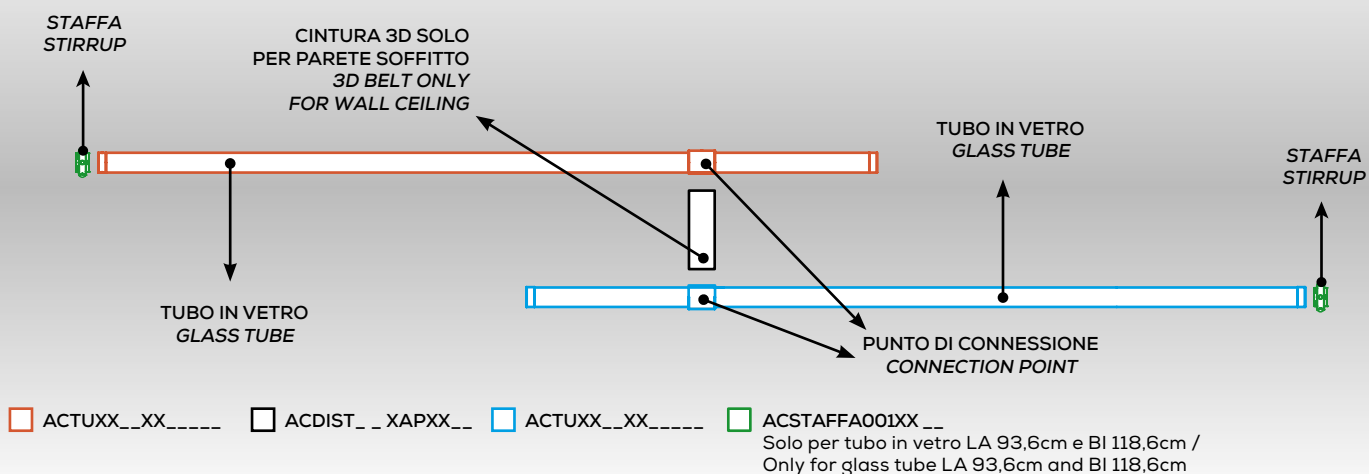

System elements for multiple modules configuration (DRIVER NOT INCLUDED)

Paralela

Nahtrang Studio

Parete e soffitto / Wall and ceiling

29,7cm - 93,6cm - 118,6cm

PARALELA WALL - GLASS TUBE (DRIVER NOT INCLUDED)