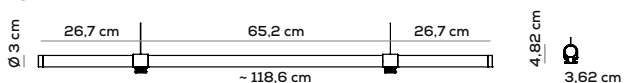

TUBO IN VETRO BOROSILICATO ORIZZONTALE + 2 PUNTI DI CONNESSIONE IN NYLON (PA12) STAMPATO IN 3D VERSO ALTO
HORIZONTAL BOROSILICATE GLASS TUBE + 2 NYLON (PA12) CONNECTION POINTS 3D PRINTED UPWARDS

kg 1 m³ 0,007

TUBO IN VETRO BOROSILICATO ORIZZONTALE + CAVI ACCIAIO (3m) SU PUNTI DI CONNESSIONE + 2 PUNTI DI CONNESSIONE IN NYLON (PA12) STAMPATO IN 3D VERSO BASSO
HORIZONTAL BOROSILICATE GLASS TUBE + STEEL CABLES (3m) ON CONNECTION POINTS + 2 NYLON (PA12) CONNECTION POINTS 3D PRINTED DOWN

CINTURE / BELTS

Big: kg 0,085 m³ 0,003 Small: kg 0,045 m³ 0,002