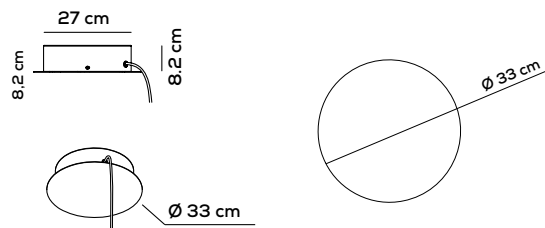

Code ACCANOPYTO001

Colours BC white ER earth red GE greige NR black PG pine green limited edition

TAPPO DI CHIUSURA / END CUP

TAPPO DI CHIUSURA STAMPATO IN NAILON (PA12) 3D + CAVO
D'ACCIAIO (3m) / 3D PRINTED NYLON (PA12) CLOSING CAP
+ STEEL CABLE (3m)

kg 0,02 m³ 0,001