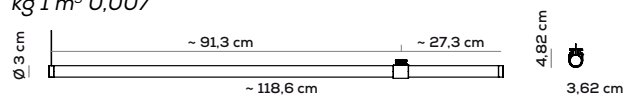

Paralela

Nahtrang Studio

Sospensione orizzontale / Horizontal suspension

118,6cm & 93,3 cm - 1 punto di connessione / 1 connection point

PARALELA HORIZONTAL SUSPENSION - GLASS TUBE 118,6cm 1 CONNECTION POINT (DRIVER NOT INCLUDED)

Type	Article	Steel cable on connection point	Steel cable external cap	CCT	Electrical cable	Code	Size	Connection point	Colours	LED - Source
AC	TU	X without/senza	C with/con	27 2700K	X without/senza	X	BI 118,6cm	1	BC white	~19W (~1418lm)
		C with/con		30 3000K	E with/con		LA 93,6cm		ER earth red	~14.9W (~1103lm)
									GE greige	
									NE black	
									PG pine green limited edition	

IP20 CRI>90 24Vdc **LED**

example composition code AC TU C C (27) X X BI 1 (PG)

CCT e Colori non influiscono sui prezzi / CCT and Colours have no impact on prices

kg 1 m³ 0,007