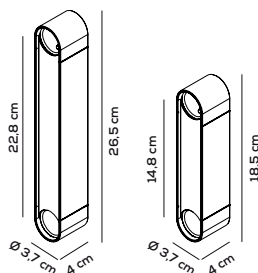

Type	Article	Size	Electric cable entry	Typology variant	Code	Colours
AC	DIST	BI* big SM small	X without/senza	VE	XX	BC white ER earth red GE greige NE black PG pine green limited edition

PARALELA VERTICAL SUSPENSION - BELT

example composition code AC DIST BI X VE XX ER

* Cintura BIG non applicabile con Canopy 2 e Canopy 3 / Belt big not applicable with Canopy 2 and Canopy 3