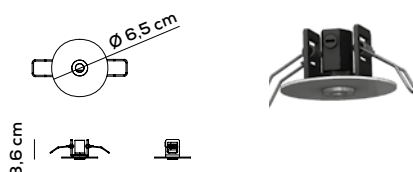

Code ACCANOPYIN001
Colours BC white

ROSONE / CANOPY

(DRIVER NON INCLUSO /
DRIVER NOT INCLUDED)

ROSONE IN METALLO COLORE BIANCO/
WHITE METAL CANOPY

kg 0,07 m³ 0,004