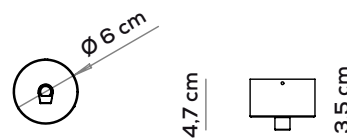

kg 0,20

Code	Colours
ACCANOPYIN001	BC white

ROSONE / CANOPY

(DRIVER NON INCLUSO /
DRIVER NOT INCLUDED)

ROSONE IN METALLO COLORE BIANCO/
WHITE METAL CANOPY

kg 0,07 m³ 0,004

Code	Colours
ACCANOPYTO004	BC white