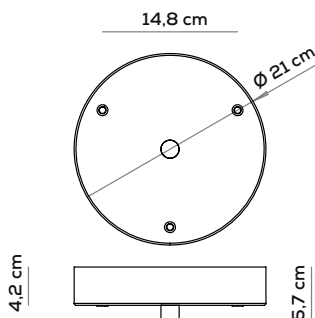

ROSONE 3 / CANOPY 3

(DRIVER NON INCLUSO MA INSERIBILE / DRIVER NOT INCLUDED BUT CAN BE INSERT)

ROSONE IN METALLO CIRCOLARE PER 3 SOSPENSIONI IN VARI COLORI /
CIRCULAR METAL CANOPY FOR 3 SUSPENSIONS IN VARIOUS COLORS

kg 0,9 m³ 0,025