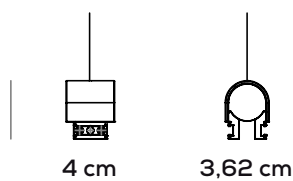

Solo per sospensione singola con 1 tubo in vetro /
Only for single suspension with 1 glass tube

example composition code ACTESTAC001XX BC

Code ACTESTAC001XX
Colours BC white ER earth red GE greige NE black PG pine green limited edition

CAVI ELETTRICI / ELECTRIC CABLES

(FOR DC SECONDARY CIRCUIT)

CAVO ELETTRICO RIVESTITO IN TESSUTO A 2 E 4 POLI PER INGRESSO
DA CINTURA / 2 AND 4 POLE FABRIC COVERED ELECTRIC CABLE FOR
BELT ENTRY

kg 0,13 (2 poles) / 0,22 (4 poles)