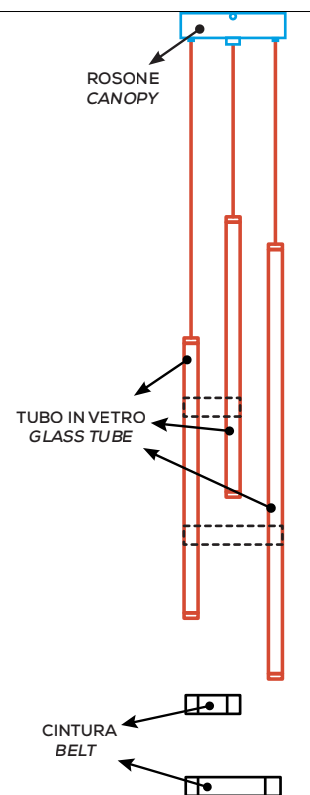

Esempio sospensione verticale

3 luci (DRIVER NON INCLUSO)

Example of vertical suspension with 3 lights (DRIVER NOT INCLUDED)