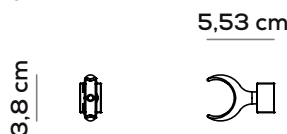

Code
ACSTAFFA001XX

Colours
BC white ER earth red GE greige NR black PG pine green limited edition

example composition code ACSTAFFA001XX BC