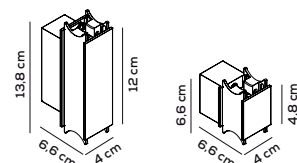

PARETE E SOFFITTO / WALL AND CEILING

CINTURE CON APERTURA A CALAMITA / BELTS WITH MAGNETIC COVER

CINTURA STAMPATO IN NAILON (PA12) 3D SOLO PER PARETE SOFFITTO / 3D PRINTED NYLON (PA12) BELT ONLY FOR WALL CEILING

Small: kg 0,045 m³ 0,002 Mini: kg 0,02 m³ 0,001

PARALELA WALL - BELT

Type	Article	Size	Code	Variant typology	Code	Colours
AC	DIST	SM small	X	AP	XX	BC white
		MI mini				ER earth red
						GE greige
						NE black
						PG pine green limited edition

example composition code AC DIST MI X AP XX NE

STAFFA / STIRRUP

GANCIO DI SOSTEGNO STAMPATO IN NAILON (PA12) 3D SOLO PER PARETE SOFFITTO / SUPPORT HOOK PRINTED IN NYLON (PA12) 3D ONLY FOR WALL CEILING

Solo per tubo in vetro LA 93,6cm e BI 118,6cm / Only for glass tube LA 93,6cm and BI 118,6cm

kg 0,02 m³ 0,001