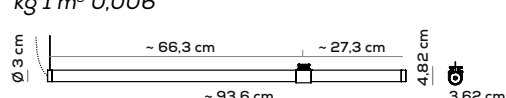

HORIZONTAL BOROSILICATE GLASS TUBE + STEEL CABLE (3m) + 1 NAILON (PA12) CONNECTION POINT 3D PRINTED UPWARDS

kg 1 m³ 0,006