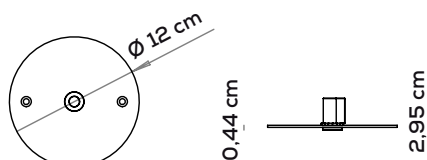

Paralela

Nahtrang Studio

**ROSONI COMPATIBILI CON LA SOSPENSIONE ORIZZONTALE /
ROSES COMPATIBLE WITH HORIZONTAL SUSPENSION**

PLACCA DI COPERTURA / COVER PLATED

(DRIVER NON INCLUSO / DRIVER NOT INCLUDED)

PLACCA IN METALLO COLORE BIANCO/
WHITE METAL PLATE

kg 0,19 m³ 0,004

Code ACCANOPYIN003
Colours BC white

ROSONE INCASSO / RECESSED CANOPY

(DRIVER NON INCLUSO / DRIVER NOT INCLUDED)

ROSONE IN METALLO AD INCASSO PER
CONTROSOFFITO, COLORE BIANCO/
METAL CANOPY FOR FALSE CEILING, WHITE COLOR

kg 0,20