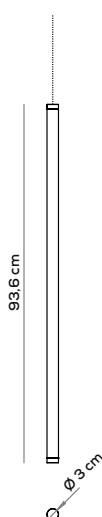

Paralela

Nahtrang Studio

Sospensione verticale / Vertical suspension 60,4cm - 93,6cm

PARALELA VERTICAL SUSPENSION - GLASS TUBE (DRIVER NOT INCLUDED)

Type	Article	Code	Code	CCT	Electrical cable	Code	Size	Code	Colours	LED - Source
AC	TU	X	X	27 2700K	E	X	SM 60,4cm	X	BC white	~9,2W (~681lm)
				30 3000K			LA 93,6cm		ER earth red	~14,9W (~1103lm)
									GE greige	
									NE black	
									PG pine green limited edition	

IP20 CRI>90 24Vdc **LED**

example composition code AC TU X X **(30)** E X SM X **(GE)**

( ) CCT e Colori non influiscono sui prezzi / CCT and Colours have no impact on prices

kg 0,5 m³ 0,0035

kg 0,8 m³ 0,006

TUBO IN VETRO BOROSILICATO VERTICALE + CAVO ELETTRICO (2,5m) RIVESTITO IN TESSUTO DI COLORE NERO
VERTICAL BOROSILICATE GLASS TUBE + ELECTRIC CABLE (2.5 m) COVERED IN BLACK FABRIC

CINTURE / BELTS

Big: kg 0,085 m³ 0,003 Small: kg 0,045 m³ 0,002

CINTURA STAMPATO IN NAILON (PA12) 3D SOLO PER SOSPENSIONE VERTICALE /3D PRINTED NYLON (PA12) BELT FOR VERTICALSUSPENSION ONLY