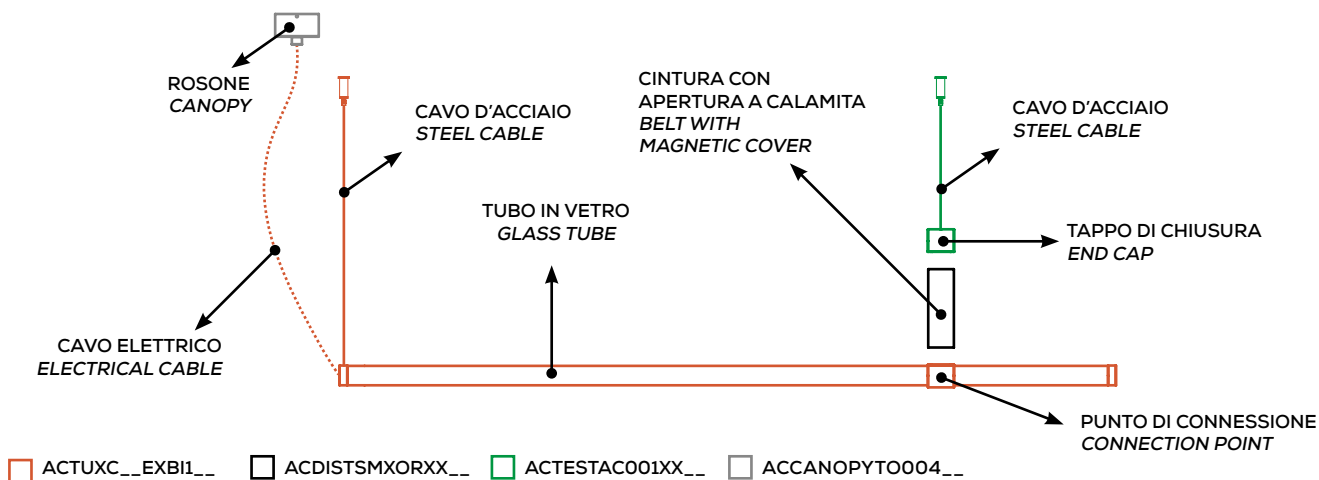

Paralela

Nahrang Studio

Sospensione orizzontale / Horizontal suspension

Collezione composta da lampade in vetro modulari e multidimensionali a sospensione, parete e soffitto; lampade da terra e tavolo.

Collection composed of: modular and multidimensional suspensions, wall and ceiling lamps; floor and table lamps, made of glass.

COLOURS

Elementi del sistema per la configurazione del modulo singolo (DRIVER NON INCLUSO) System elements for single module configuration (DRIVER NOT INCLUDED)