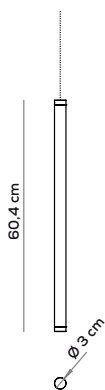

Paralela

Nahtrang Studio

Sospensione verticale / Vertical suspension 60,4cm - 93,6cm

PARALELA VERTICAL SUSPENSION - GLASS TUBE (DRIVER NOT INCLUDED)

Type	Article	Code	Code	CCT	Electrical cable	Code	Size	Code	Colours	LED - Source
AC	TU	X	X	27 2700K	E	X	SM 60,4cm	X	BC white	~9,2W (~681lm)
				30 3000K			LA 93,6cm		ER earth red	~14,9W (~1103lm)
									GE greige	
									NE black	
									PG pine green limited edition	

IP20 CRI>90 24Vdc **LED**

example composition code AC TU X X **(30)** E X SM X **(GE)**

( ) CCT e Colori non influiscono sui prezzi / CCT and Colours have no impact on prices

kg 0,5 m³ 0,0035

kg 0,8 m³ 0,006

TUBO IN VETRO BOROSILICATO VERTICALE + CAVO ELETTRICO (2,5m) RIVESTITO IN TESSUTO DI COLORE NERO
VERTICAL BOROSILICATE GLASS TUBE + ELECTRIC CABLE (2.5 m) COVERED IN BLACK FABRIC

CINTURE / BELTS

Big: kg 0,085 m³ 0,003 Small: kg 0,045 m³ 0,002

CINTURA STAMPATO IN NAILON (PA12) 3D SOLO PER SOSPENSIONE VERTICALE /3D PRINTED NYLON (PA12) BELT FOR VERTICALSUSPENSION ONLY