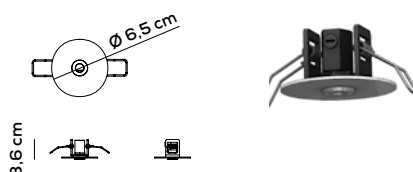

Code	Colours
ACCANOPYIN001	BC white

ROSONE / CANOPY

(DRIVER NON INCLUSO /
DRIVER NOT INCLUDED)

ROSONE IN METALLO COLORE BIANCO/
WHITE METAL CANOPY

kg 0,07 m³ 0,004