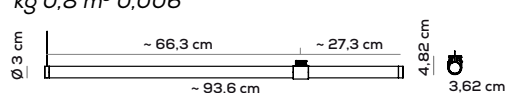

TUBO IN VETRO BOROSILICATO ORIZZONTALE + CAVO D'ACCIAIO (3m) + 1 PUNTO DI CONNESSIONE IN NAILON (PA12) STAMPATO IN 3D VERSO ALTO

kg 0,8 m³ 0,006