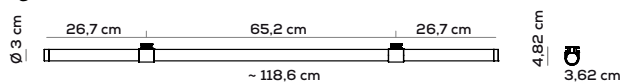

Paralela

Nahrang Studio

Sospensione orizzontale / Horizontal suspension 118,6cm - 2 punti di connessione / 2 connection points

PARALELA HORIZONTAL SUSPENSION - GLASS TUBE 118,6cm 2 CONNECTION POINTS (DRIVER NOT INCLUDED)

Type	Article	Steel cable on connection point	Steel cable external cap	CCT	Electrical cable	Code	Size	Connection point	Colours	LED - Source
AC	TU	X without/senza	X without/senza	27 2700K	X without/senza	X	BI 118,6cm	2	BC white	~19W (~1418lm)
		C with/con		30 3000K					ER earth red	
									GE greige	
									NE black	
									PG pine green limited edition	

IP20 CRI>90 24Vdc LED

example composition code AC TU X X (27) X X BI 2 (PG)

CCT e Colori non influiscono sui prezzi / CCT and Colours have no impact on prices

kg 1 m³ 0,007