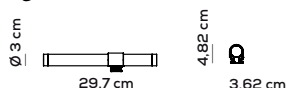

Paralela

Nahtrang Studio

Parete e soffitto / Wall and ceiling

29,7cm - 93,6cm - 118,6cm

PARALELA WALL - GLASS TUBE (DRIVER NOT INCLUDED)

Type	Article	Code	Code	CCT	Code	Code	Size	Connection point	Colours	LED - Source
AC	TU	X	X	27 2700K	X	X	MI 29,7cm	1	BC white	~4W (~315lm)
				30 3000K			LA 93,6cm	2	ER earth red	~14,9W (~1103lm)
							BI 118,6cm		GE greige	~19W (~1418lm)
									NE black	
									PG pine green limited edition	

IP20 CRI>90 24Vdc **LED**

example composition code AC TU X X **30** X X BI 1 **NE**

CCT e Colori non influiscono sui prezzi / CCT and Colours have no impact on prices

kg 0,3 m³ 0,0018