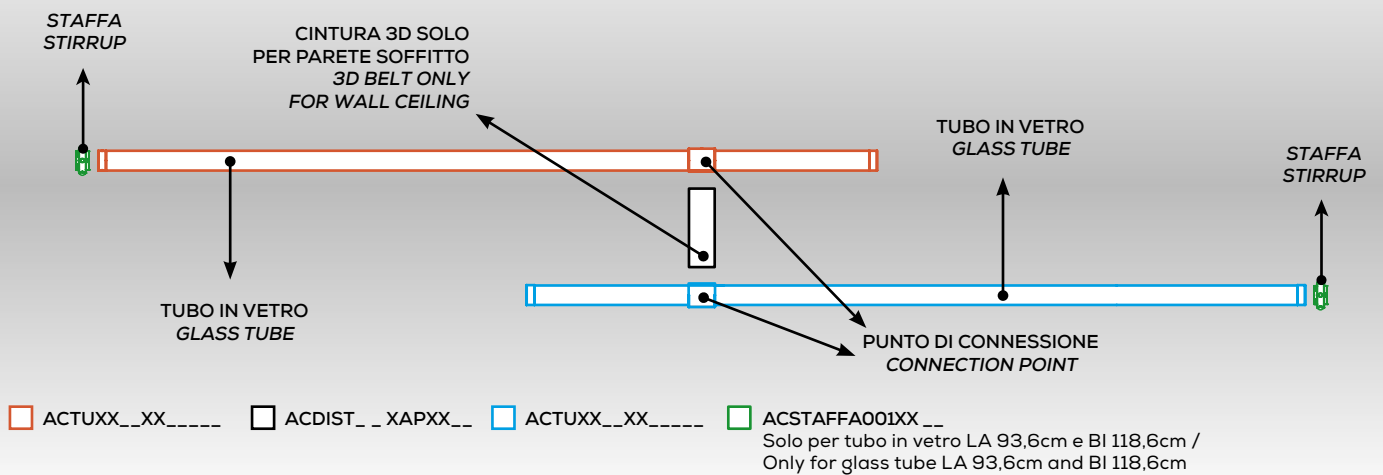

Paralela

Nahtrang Studio

Parete e soffitto / Wall and ceiling

29,7cm - 93,6cm - 118,6cm

PARALELA WALL - GLASS TUBE (DRIVER NOT INCLUDED)

Type	Article	Code	Code	CCT	Code	Code	Size	Connection point	Colours	LED - Source
AC	TU	X	X	27 2700K	X	X	MI 29,7cm	1	BC white	~4W (~315lm)
				30 3000K			LA 93,6cm	2	ER earth red	~14,9W (~1103lm)
							BI 118,6cm		GE greige	~19W (~1418lm)
									NE black	
									PG pine green limited edition	