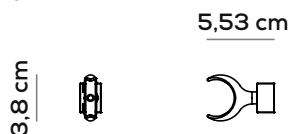

Code	Colours
ACSTAFFA001XX	BC white ER earth red GE greige NR black PG pine green limited edition

example composition code ACSTAFFA001XX BC