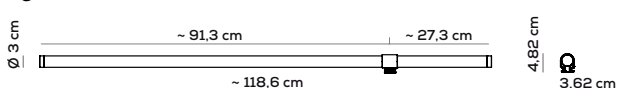

TUBO IN VETRO BOROSILICATO (93.7cm) + 1 PUNTO DI CONNESSIONE IN NAILON (PA12) STAMPATO IN 3D
BOROSILICATE GLASS TUBE (93.7cm) + 1 3D PRINTED NAILON (PA12) CONNECTION POINT

kg 1 m³ 0,007