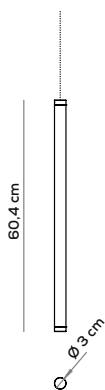

Paralela

Nahtrang Studio

Sospensione verticale / Vertical suspension

Collezione composta da lampade in vetro modulari e multidimensionali a sospensione, parete e soffitto; lampade da terra e tavolo.

Collection composed of: modular and multidimensional suspensions, wall and ceiling lamps; floor and table lamps, made of glass.

3 luci (DRIVER NON INCLUSO)

Example of vertical suspension with 3 lights (DRIVER NOT INCLUDED)

ACTUXX__XX____
 ACDIST__XVEXX__
 ACCANOPY_____

Paralela

Nahtrang Studio

Sospensione verticale / Vertical suspension 60,4cm - 93,6cm

PARALELA VERTICAL SUSPENSION - GLASS TUBE (DRIVER NOT INCLUDED)

Type	Article	Code	Code	CCT	Electrical cable	Code	Size	Code	Colours	LED - Source
AC	TU	X	X	27 2700K	E	X	SM 60,4cm	X	BC white	~9,2W (~681lm)
				30 3000K			LA 93,6cm		ER earth red	~14,9W (~1103lm)
									GE greige	
									NE black	
									PG pine green limited edition	

IP20 CRI>90 24Vdc **LED**

example composition code AC TU X X **(30)** E X SM X **(GE)**

() CCT e Colori non influiscono sui prezzi / CCT and Colours have no impact on prices

kg 0,5 m³ 0,0035

kg 0,8 m³ 0,006