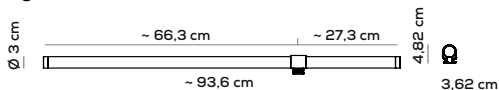

TUBO IN VETRO BOROSILICATO (29.7cm) + 1 PUNTO DI CONNESSIONE IN NAILON (PA12) STAMPATO IN 3D
BOROSILICATE GLASS TUBE (29.7cm) + 1 3D PRINTED NAILON (PA12) CONNECTION POINT

kg 0,8 m³ 0,006