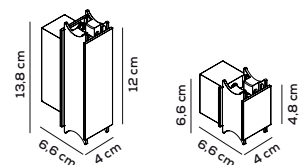

PARETE E SOFFITTO / WALL AND CEILING

CINTURE CON APERTURA A CALAMITA / BELTS WITH MAGNETIC COVER

CINTURA STAMPATO IN NAILON (PA12) 3D SOLO PER PARETE SOFFITTO / 3D PRINTED NYLON (PA12) BELT ONLY FOR WALL CEILING

Small: kg 0,045 m³ 0,002 Mini: kg 0,02 m³ 0,001

PARALELA WALL - BELT

Type	Article	Size	Code	Variant typology	Code	Colours
AC	DIST	SM small	X	AP	XX	BC white
		MI mini				ER earth red
						GE greige
						NE black
						PG pine green limited edition

example composition code AC DIST MI X AP XX NE

STAFFA / STIRRUP

GANCIO DI SOSTEGNO STAMPATO IN NAILON (PA12) 3D SOLO PER PARETE SOFFITTO / SUPPORT HOOK PRINTED IN NYLON (PA12) 3D ONLY FOR WALL CEILING

Solo per tubo in vetro LA 93,6cm e BI 118,6cm / Only for glass tube LA 93,6cm and BI 118,6cm

kg 0,02 m³ 0,001