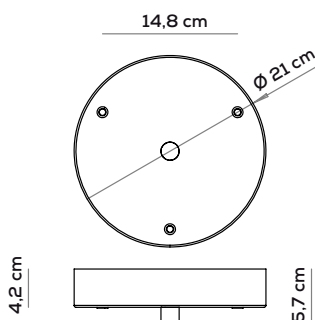

ROSONE 3 / CANOPY 3

(DRIVER NON INCLUSO MA INSERIBILE / DRIVER NOT INCLUDED BUT CAN BE INSERT)

ROSONE IN METALLO CIRCOLARE PER 3 SOSPENSIONI IN VARI COLORI /
CIRCULAR METAL CANOPY FOR 3 SUSPENSIONS IN VARIOUS COLORS

kg 0,9 m³ 0,025