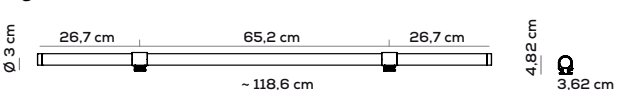

TUBO IN VETRO BOROSILICATO (118.6cm) + 1 PUNTO DI CONNESSIONE IN NAILON (PA12) STAMPATO IN 3D
BOROSILICATE GLASS TUBE (118.6cm) + 1 3D PRINTED NAILON (PA12) CONNECTION POINT

kg 1 m³ 0,007