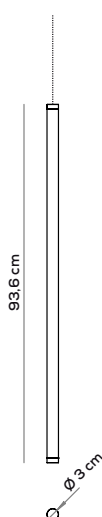

Paralela

Nahtrang Studio

Sospensione verticale / Vertical suspension

Collezione composta da lampade in vetro modulari e multidimensionali a sospensione, parete e soffitto; lampade da terra e tavolo.

Collection composed of: modular and multidimensional suspensions, wall and ceiling lamps; floor and table lamps, made of glass.

3 luci (DRIVER NON INCLUSO)

Example of vertical suspension with 3 lights (DRIVER NOT INCLUDED)

ACTUXX__XX____
 ACDIST__XVEXX__
 ACCANOPY_____

Paralela

Nahtrang Studio

Sospensione verticale / Vertical suspension 60,4cm - 93,6cm

PARALELA VERTICAL SUSPENSION - GLASS TUBE (DRIVER NOT INCLUDED)

Type	Article	Code	Code	CCT	Electrical cable	Code	Size	Code	Colours	LED - Source
AC	TU	X	X	27 2700K	E	X	SM 60,4cm	X	BC white	~9,2W (~681lm)
				30 3000K			LA 93,6cm		ER earth red	~14,9W (~1103lm)
									GE greige	
									NE black	
									PG pine green limited edition	

IP20 CRI>90 24Vdc **LED**

example composition code AC TU X X **(30)** E X SM X **(GE)**

() CCT e Colori non influiscono sui prezzi / CCT and Colours have no impact on prices

kg 0,5 m³ 0,0035

kg 0,8 m³ 0,006