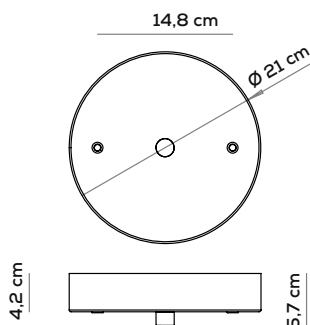

Paralela

Nahtrang Studio

ROSONI COMPATIBILI CON LA SOSPENSIONE VERTICALE / ROSES COMPATIBLE WITH VERTICAL SUSPENSION

PLACCA DI COPERTURA / COVER PLATED

(DRIVER NON INCLUSO / DRIVER NOT INCLUDED)

PLACCA IN METALLO COLORE BIANCO/
WHITE METAL PLATE

kg 0,19 m³ 0,004

Code	Colours
ACCANOPYIN003	BC white

ROSONE INCASSO / RECESSED CANOPY

(DRIVER NON INCLUSO / DRIVER NOT INCLUDED)

ROSONE IN METALLO AD INCASSO PER
CONTROSOFFITO, COLORE BIANCO/ RECESSED
METAL CANOPY FOR FALSE CEILING, WHITE COLOR

kg 0,20

Code	Colours
ACCANOPYIN001	BC white

ROSONE / CANOPY

(DRIVER NON INCLUSO /
DRIVER NOT INCLUDED)

ROSONE IN METALLO COLORE BIANCO/
WHITE METAL CANOPY

kg 0,07 m³ 0,004

Code	Colours
ACCANOPYTO004	BC white

example composition code ACCANOPYTO004 BC

ROSONE 2 / CANOPY 2

(DRIVER NON INCLUSO MA INSERIBILE / DRIVER NOT INCLUDED BUT CAN BE INSERT)

ROSONE IN METALLO CIRCOLARE PER 2 SOSPENSIONI IN VARI COLORI/
CIRCULAR METAL CANOPY FOR 2 SUSPENSIONS IN VARIOUS COLORS

kg 0,9 m³ 0,025

Code	Colours
ACCANOPYTO002	BC white
	ER earth red
	GE greige
	NE black
	PG pine green limited edition

example composition code ACCANOPYTO002 BC

ROSONE 3 / CANOPY 3

(DRIVER NON INCLUSO MA INSERIBILE / DRIVER NOT INCLUDED BUT CAN BE INSERT)

ROSONE IN METALLO CIRCOLARE PER 3 SOSPENSIONI IN VARI COLORI /
CIRCULAR METAL CANOPY FOR 3 SUSPENSIONS IN VARIOUS COLORS

kg 0,9 m³ 0,025

Code	Colours
ACCANOPYTO003	BC white
	ER earth red
	GE greige
	NE black
	PG pine green limited edition

example composition code ACCANOPYTO003 ER