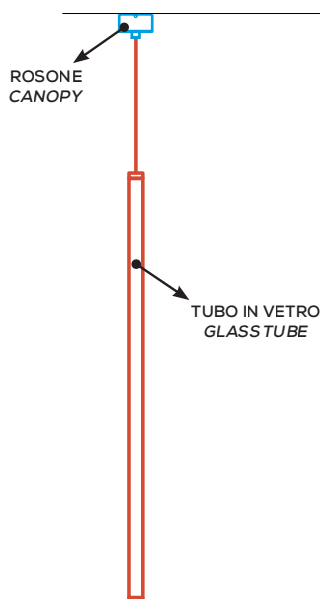

Paralela

Nahtrang Studio

Sospensione verticale / Vertical suspension

Collezione composta da lampade in vetro modulari e multidimensionali a sospensione, parete e soffitto; lampade da terra e tavolo.

Collection composed of: modular and multidimensional suspensions, wall and ceiling lamps; floor and table lamps, made of glass.

COLOURS

Esempio sospensione verticale

1 luce (DRIVER NON INCLUSO)

Example of 1 light vertical suspension (DRIVER NOT INCLUDED)