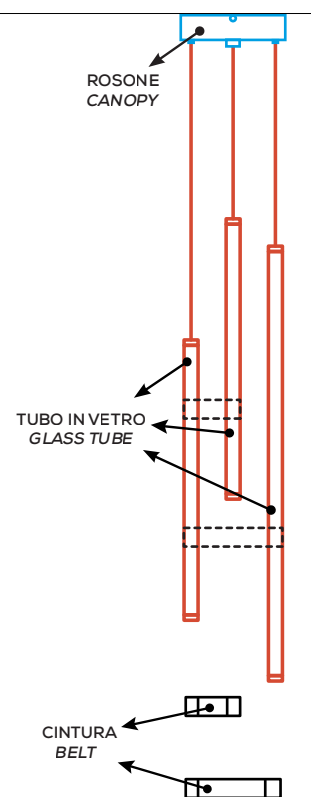

Esempio sospensione verticale

3 luci (DRIVER NON INCLUSO)

Example of vertical suspension with 3 lights (DRIVER NOT INCLUDED)