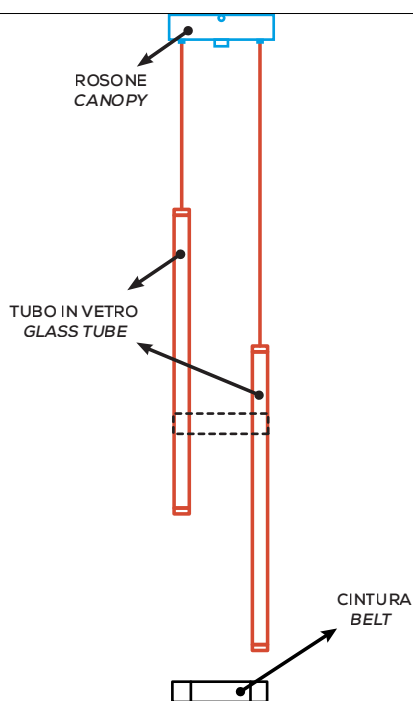

Esempio sospensione verticale

2 luci (DRIVER NON INCLUSO)

Example of vertical suspension with 2 lights (DRIVER NOT INCLUDED)