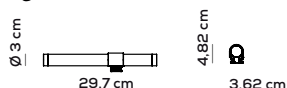

Paralela

Nahtrang Studio

Parete e soffitto / Wall and ceiling

29,7cm - 93,6cm - 118,6cm

PARALELA WALL - GLASS TUBE (DRIVER NOT INCLUDED)

Type	Article	Code	Code	CCT	Code	Code	Size	Connection point	Colours	LED - Source
AC	TU	X	X	27 2700K	X	X	MI 29,7cm	1	BC white	~4W (~315lm)
				30 3000K			LA 93,6cm	2	ER earth red	~14,9W (~1103lm)
							BI 118,6cm		GE greige	~19W (~1418lm)
									NE black	
									PG pine green limited edition	

IP20 CRI>90 24Vdc **LED**

example composition code AC TU X X **30** X X BI 1 **NE**

CCT e Colori non influiscono sui prezzi / CCT and Colours have no impact on prices

kg 0,3 m³ 0,0018